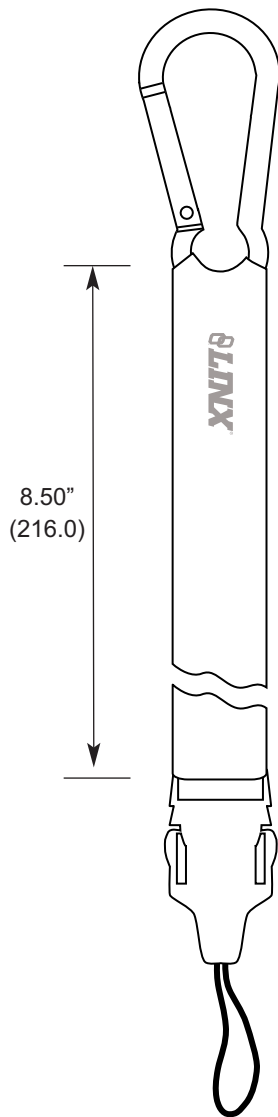

Product Dimensions

Description

The handy 8.5 inch leash is fitted with a carabiner at one end and a cell phone-type loop at the other. This allows for convenient carrying alternatives or attachment to fixed equipment.

Examples

Features

- Loop cord for attaching to various items
- Convenient carabiner for equipment tethering
- Standard black color
- Custom colors and lengths available for high volume orders

Ordering Information

- OTX-ACC-LSH-8.5 (8.5" leash with belt clip cord)

AMEYA360

Components Supply Platform

Authorized Distribution Brand :

Website :

Welcome to visit www.ameya360.com

Contact Us :

➤ Address :