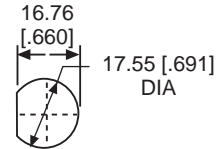

RECOMMENDED
PANEL CUTOUT

Uses:
T-3 1/4
MINIATURE
BAYONET
BASE
INCANDESCENT
LAMP OR BASED
LED LAMP