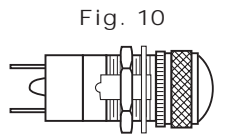

CONVEX TRANSPARENT
COMPLETE BLACKOUT LENS CAP

DIMMER TYPES