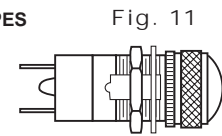

CONVEX TRANSPARENT
SEMI BLACKOUT LENS CAP

* Cap and bases ordered separately; for complete military part number listing, please see military index on Pages 32 & 33

Neon and incandescent lamp information on Pages 35 and 36.

Based LED lamp information on Pages 37 through 40.

Dimensions in mm [inches]