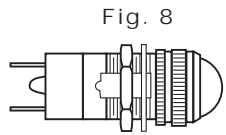

CONVEX TRANSPARENT
LENS CAP