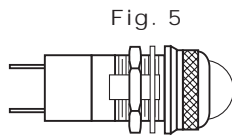

FLAT PRESS-TO-TEST WITH
NON DIMMING LENS CAP

FLAT PRESS-TO-TEST WITH
DIMMING LENS CAP

Uses:
T-3 1/4 MINIATURE
BAYONET BASE
INCANDESCENT LAMP

373, 375 & 376 SERIES FOR 11/16" MOUNTING HOLE • WATERTIGHT

PART NO.*	MIL DESIG.	COLOR FIG.
373-0410-0131-203	LH76/3, LC14RN3	R 5
375-0410-0131-203	LH76/3, LC17RN3	R 6
376-0410-0131-203	LH76/3, LC18RN3	R 7