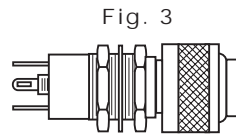

FLAT PRESS-TO-TEST WITH
NON DIMMING LENS CAP

FLAT PRESS-TO-TEST WITH
DIMMING LENS CAP

Uses:
T-1 3/4 MIDGET
FLANGE BASE
INCANDESCENT LAMP
OR BASED LED LAMP

803 & 804 SERIES FOR 5/8" MOUNTING HOLE

PART NO.	MIL DESIG.	COLOR FIG.
803-1710-0331-504	MS25331-6	R 3
803-1710-0332-504	MS25331-7	G 3
803-1710-0333-504	MS25331-8	Y 3
804-1710-0331-504	MS25331-2	R 4
804-1710-0332-504	MS25331-3	G 4
804-1710-0333-504	MS25331-4	Y 4