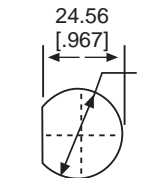

RECOMMENDED
PANEL CUTOUT