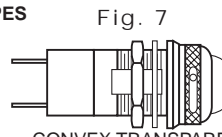

CONVEX, TRANSPARENT
LENS CAP

RECOMMENDED
PANEL CUTOUT

Uses:
T-3 1/4
MINIATURE
BAYONET
BASE
INCANDESCENT
LAMP OR BASED
LED LAMP

CONVEX TRANSPARENT
COMPLETE BLACKOUT LENS CAP

DIMMER TYPES

CONVEX TRANSPARENT
SEMI BLACKOUT LENS CAP