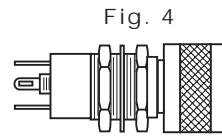

FLAT PRESS-TO-TEST WITH
DIMMING LENS CAP

Uses:
T-3 1/4 MINIATURE
BAYONET BASE
INCANDESCENT LAMP

373, 375 & 376 SERIES FOR 11/16" MOUNTING HOLE • WATERTIGHT

PART NO.*	MIL DESIG.	COLOR FIG.
373-0410-0131-203	LH76/3, LC14RN3	R 5
375-0410-0131-203	LH76/3, LC17RN3	R 6
376-0410-0131-203	LH76/3, LC18RN3	R 7