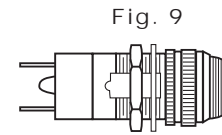

TORPEDO TRANSPARENT
LENS CAP

Uses:
S-6 DOUBLE
CONTACT
BAYONET BASE
INCANDESCENT
LAMP