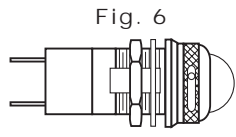

CONVEX TRANSPARENT
COMPLETE BLACKOUT LENS CAP

DIMMER TYPES