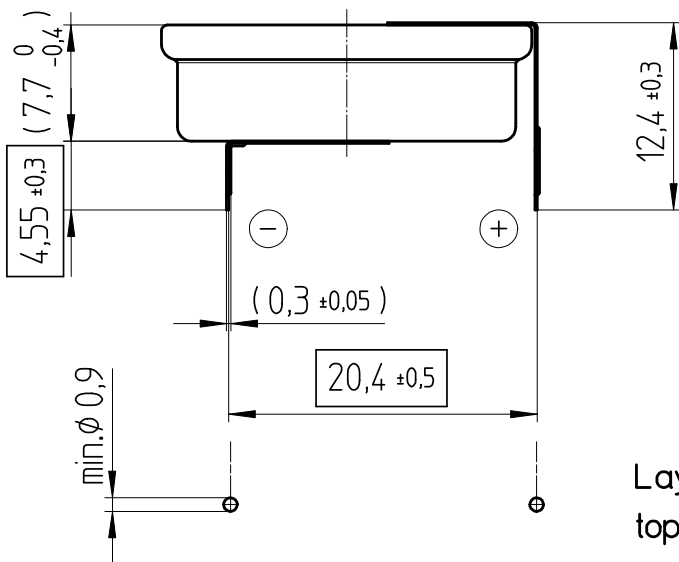

Art.-Number: 701100

Layout  
top view

- Samples can deviate in the execution from the serie.

Tab material: Stainless steel

All framed values will be used for dimension checking !

- Dimensions and tolerances can be specified only after the testing of the devices for the mass production definitely