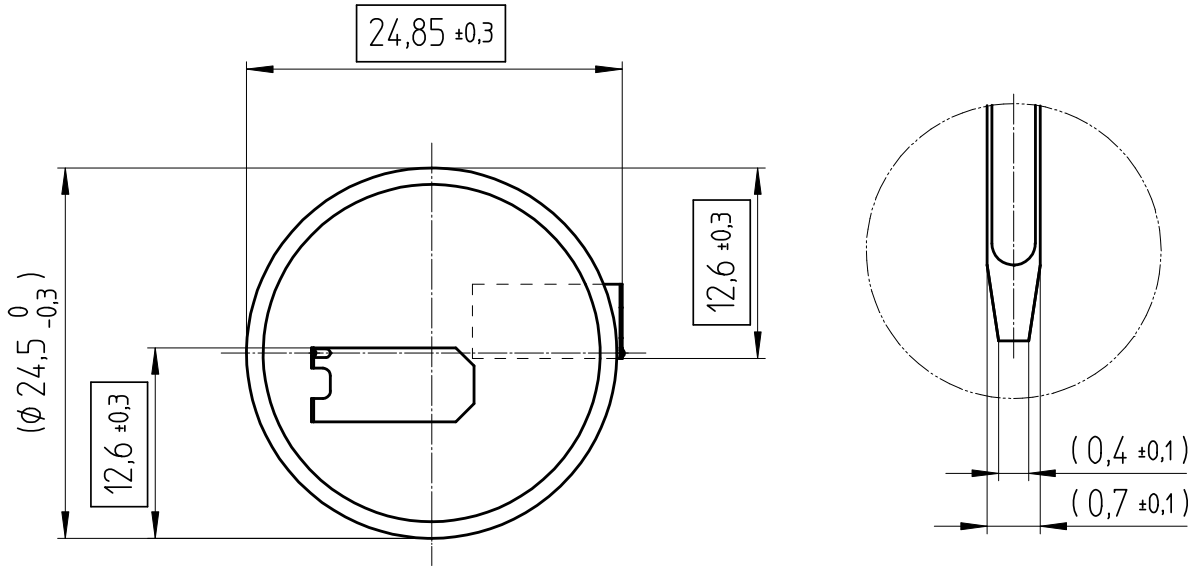

Art.-Number: 701100

Layout  
top view

- Samples can deviate in the execution from the serie.

Tab material: Stainless steel

All framed values will be used for dimension checking !

- Dimensions and tolerances can be specified only after the testing of the devices for the mass production definitely