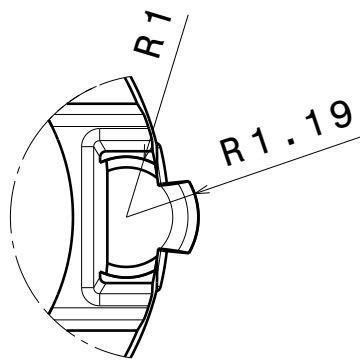

D C B A

4

Detail A
Scale: 8:1

Bottom view
Scale: 4:1

Lens

Holder

Front view
Scale: 4:1

Materials:
Lens PMMA
Holder PC

3

2

This drawing is our property.
It can't be reproduced
or communicated without
our written agreement.

L
T
F
F

e
e
i
i
N
n

d

DRAWING TITLE

Datasheet Lisa2-clip16-N19 series Assy

DESIGNED BY

DATE

hh

19.10.2009

SIZE

DRAWING NUMBER

REV

A4

2

SCALE

4:1

WEIGHT (g)

SHEET

1/1

1

1