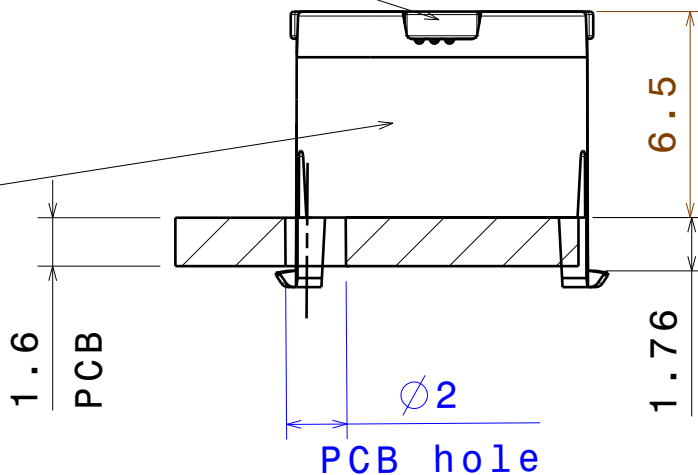

D C B A

4

Detail A
Scale: 8:1

Bottom view
Scale: 4:1

Lens

Holder

Front view
Scale: 4:1

Materials:
Lens PMMA
Holder PC

DESIGNED BY

DATE

hh

19.10.2009

SIZE

DRAWING NUMBER

REV

A4

2

SCALE

4:1

WEIGHT (g)

SHEET

1/1

1

1