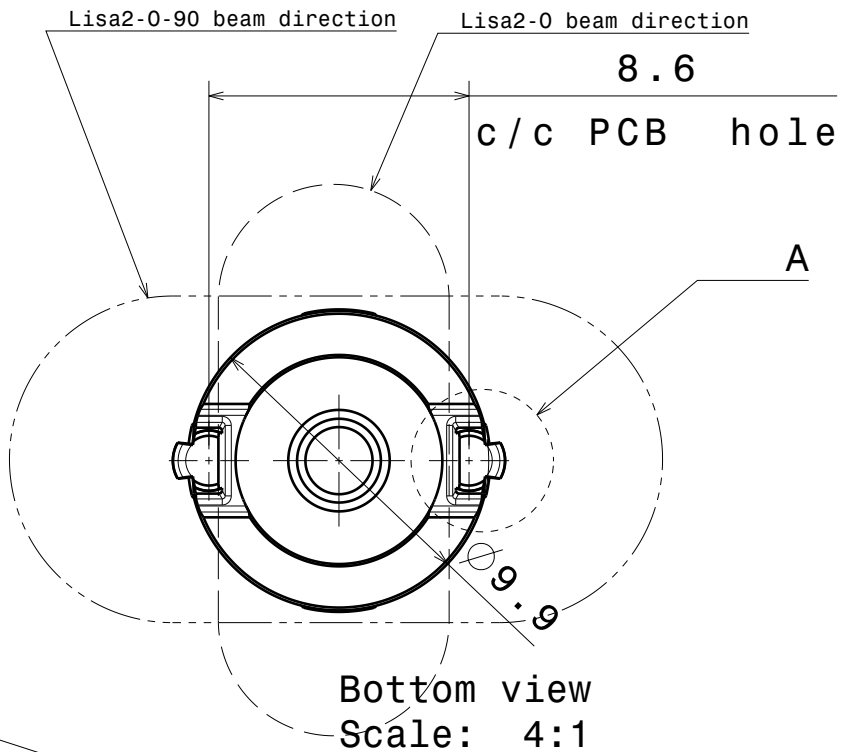

D C B A

4

Detail A
Scale: 8:1

Bottom view
Scale: 4:1

Lens

Holder

Front view
Scale: 4:1

Materials:
Lens PMMA
Holder PC

DESIGNED BY

DATE

hh

19.10.2009

SIZE

DRAWING NUMBER

REV

A4

2

SCALE

4:1

WEIGHT (g)

SHEET

1/1

1

1