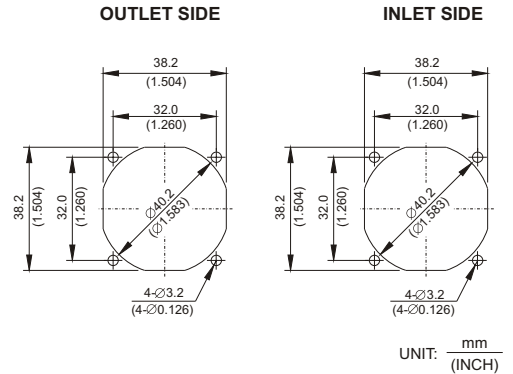

New

EFB 40 x 40 x 10 MM SERIES

DIMENSIONS DRAWING

- * Bearing Type
Ball Bearings
- * Material
Impeller & Frame : Plastic(UL 94V-0)
- * Lead Wires :
UL 1007 AWG #28 OR Equivalent
Red Wire Positive(+)
Black Wire Negative(-)
- * Weight : 14.5g (0.51 OZ)
- * Rib Type Only

P & Q CURVE (AT RATED VOLTAGE)

MOUNTING PANEL CUTOUT

MODEL		Rated Voltage	Operating Voltage Range	Rated Current	Rated Input Power	Speed	Maximum Air Flow		Maximum Air Pressure		Noise
PART NO.	FUNCTION	VDC	VDC	Amp	Watt	R.P.M.	M ³ /min	CFM	mmH ₂ O	IN H ₂ O	dB-A
EFB0405LA	-R00 / -F00	5	4.5 to 5.5	0.07	0.35	4000	0.106	3.74	1.45	0.057	20.5
EFB0412LA	-R00 / -F00	12	7.0 to 13.8	0.05	0.60						
EFB0405MA	-R00 / -F00	5	4.5 to 5.5	0.10	0.50	5000	0.167	5.90	2.24	0.088	24.5
EFB0412MA	-R00 / -F00	12	7.0 to 13.8	0.06	0.72						
EFB0405HA	-R00 / -F00	5	4.5 to 5.5	0.13	0.65	6000	0.196	6.92	3.28	0.129	28.5
EFB0412HA	-R00 / -F00	12	7.0 to 13.8	0.08	0.96						
EFB0405HHA	-R00 / -F00	5	4.5 to 5.5	0.19	0.95	7000	0.229	8.09	4.42	0.174	33.0
EFB0412HHA	-R00 / -F00	12	7.0 to 13.8	0.10	1.20						
EFB0412VHA	-R00 / -F00	12	7.0 to 13.8	0.15	1.80	8000	0.268	9.46	5.76	0.227	37.5