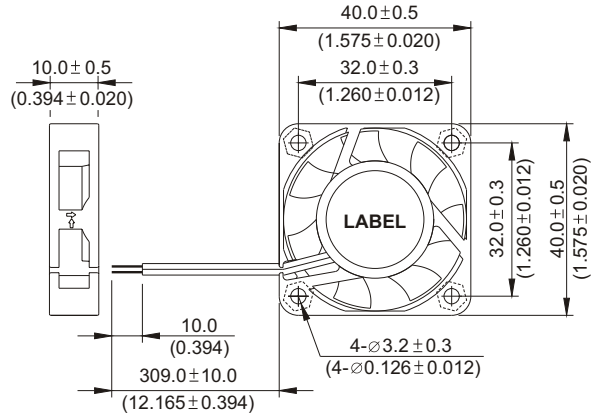

New

EFB 40 x 40 x 10 MM SERIES

DIMENSIONS DRAWING

- * Bearing Type
Ball Bearings
- * Material
Impeller & Frame : Plastic(UL 94V-0)
- * Lead Wires :
UL 1007 AWG #28 OR Equivalent
Red Wire Positive(+)
Black Wire Negative(-)
- * Weight : 14.5g (0.51 OZ)
- * Rib Type Only

P & Q CURVE (AT RATED VOLTAGE)

MOUNTING PANEL CUTOUT

MODEL		Rated Voltage	Operating Voltage Range	Rated Current	Rated Input Power	Speed	Maximum Air Flow		Maximum Air Pressure		Noise
PART NO.	FUNCTION	VDC	VDC	Amp	Watt	R.P.M.	M ³ /min	CFM	mmH ₂ O	IN H ₂ O	dB-A
EFB0405LA	-R00 / -F00	5	4.5 to 5.5	0.07	0.35	4000	0.106	3.74	1.45	0.057	20.5
EFB0412LA	-R00 / -F00	12	7.0 to 13.8	0.05	0.60						
EFB0405MA	-R00 / -F00	5	4.5 to 5.5	0.10	0.50	5000	0.167	5.90	2.24	0.088	24.5
EFB0412MA	-R00 / -F00	12	7.0 to 13.8	0.06	0.72						
EFB0405HA	-R00 / -F00	5	4.5 to 5.5	0.13	0.65	6000	0.196	6.92	3.28	0.129	28.5
EFB0412HA	-R00 / -F00	12	7.0 to 13.8	0.08	0.96						
EFB0405HHA	-R00 / -F00	5	4.5 to 5.5	0.19	0.95	7000	0.229	8.09	4.42	0.174	33.0
EFB0412HHA	-R00 / -F00	12	7.0 to 13.8	0.10	1.20						
EFB0412VHA	-R00 / -F00	12	7.0 to 13.8	0.15	1.80	8000	0.268	9.46	5.76	0.227	37.5

* Function type is optional.
 * The max. air flow and the speed are measured in free air ; max. air pressure is measured at zero air flow.
 * Noise is measured in anechoic chamber in free air, one meter from intake side.
 * All readings are typical values at rated voltage.
 * Specifications are subject to change without notice.