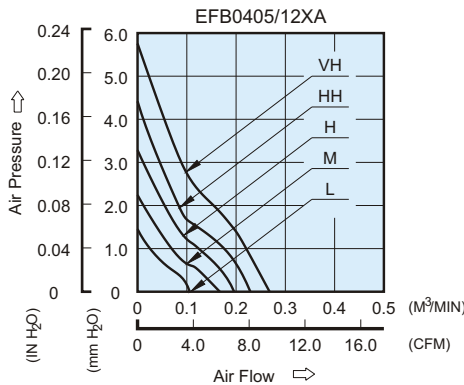

New

EFB 40 x 40 x 10 MM SERIES

DIMENSIONS DRAWING

- * Bearing Type
Ball Bearings
- * Material
Impeller & Frame : Plastic(UL 94V-0)
- * Lead Wires :
UL 1007 AWG #28 OR Equivalent
Red Wire Positive(+)
Black Wire Negative(-)
- * Weight : 14.5g (0.51 OZ)
- * Rib Type Only

P & Q CURVE (AT RATED VOLTAGE)

MOUNTING PANEL CUTOUT

MODEL		Rated Voltage	Operating Voltage Range	Rated Current	Rated Input Power	Speed	Maximum Air Flow		Maximum Air Pressure		Noise
PART NO.	FUNCTION	VDC	VDC	Amp	Watt	R.P.M.	M ³ /min	CFM	mmH ₂ O	IN H ₂ O	dB-A
EFB0405LA	-R00 / -F00	5	4.5 to 5.5	0.07	0.35	4000	0.106	3.74	1.45	0.057	20.5
EFB0412LA	-R00 / -F00	12	7.0 to 13.8	0.05	0.60						
EFB0405MA	-R00 / -F00	5	4.5 to 5.5	0.10	0.50	5000	0.167	5.90	2.24	0.088	24.5
EFB0412MA	-R00 / -F00	12	7.0 to 13.8	0.06	0.72						
EFB0405HA	-R00 / -F00	5	4.5 to 5.5	0.13	0.65	6000	0.196	6.92	3.28	0.129	28.5
EFB0412HA	-R00 / -F00	12	7.0 to 13.8	0.08	0.96						
EFB0405HHA	-R00 / -F00	5	4.5 to 5.5	0.19	0.95	7000	0.229	8.09	4.42	0.174	33.0
EFB0412HHA	-R00 / -F00	12	7.0 to 13.8	0.10	1.20						
EFB0412VHA	-R00 / -F00	12	7.0 to 13.8	0.15	1.80	8000	0.268	9.46	5.76	0.227	37.5

* Function type is optional.
 * The max. air flow and the speed are measured in free air ; max. air pressure is measured at zero air flow.
 * Noise is measured in anechoic chamber in free air, one meter from intake side.
 * All readings are typical values at rated voltage.
 * Specifications are subject to change without notice.