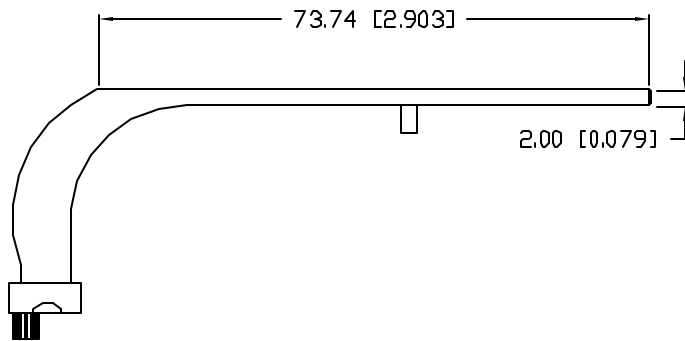

UNCONTROLLED DOCUMENT

PART NUMBER  
LPF-R061251S

REV.

REPLACES PART #: LLP-LXR25186-6R

\*UNLESS OTHERWISE SPECIFIED TOLERANCES PER DECIMAL PRECISION ARE: X=±1 (±0.039), XX=±0.5 (±0.020), XXX=±0.25 (±0.010), XXXX=±0.127 (±0.005). LEAD SIZE=±0.05 (±0.002), LEAD LENGTH=±0.75 (±0.030). MIN= +DECIMAL PRECISION -0.00 MAX.= +0.00 -DECIMAL PRECISION

UNCONTROLLED DOCUMENT

REV.	PART NUMBER LPF-R061251S	<p><b>CONFIDENTIAL INFORMATION</b> THE INFORMATION CONTAINED IN THIS DOCUMENT IS THE PROPERTY OF LUMEX INC. EXCEPT AS SPECIFICALLY AUTHORIZED IN WRITING BY LUMEX INC., THE HOLDER OF THIS DOCUMENT SHALL KEEP ALL INFORMATION CONTAINED HEREIN CONFIDENTIAL AND SHALL PROTECT SAME IN WHOLE OR IN PART FROM DISCLOSURE AND DISSEMINATION TO ALL THIRD PARTIES.</p> <p><b>RELIABILITY NOTE</b> OUR MANY YEARS OF EXPERIENCE DATA ACCUMULATION INDICATE THAT SOLDER HEAT IS A MAJOR CAUSE OF EARLY AND FUTURE FAILURE. PLEASE PAY ATTENTION TO YOUR SOLDERING PROCESS.</p>		290 E. HELEN ROAD PALATINE, IL 60067-6976 PHONE: +1.847.359.2790 US WEB: www.lumex.com TW WEB: www.lumex.com.tw
6 UNIT LIGHTPIPE.			DRAWN BY: GB	CHECKED BY: APPROVED BY: DATE: 6.19.02 PAGE: 1 OF 1 SCALE: N/A