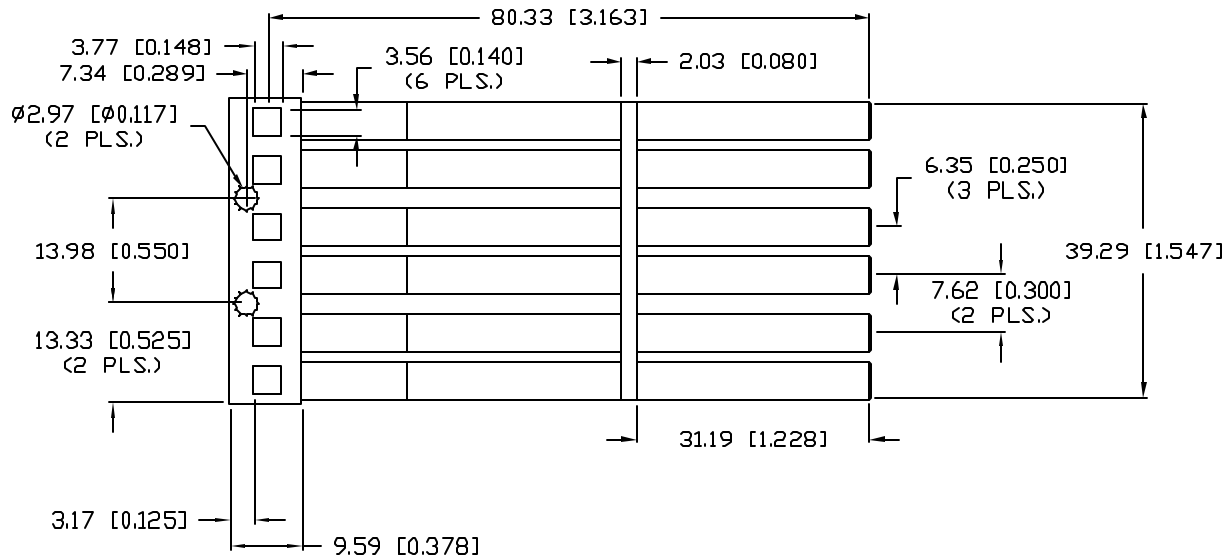

UNCONTROLLED DOCUMENT

PART NUMBER  
LPF-R061251S

REV.

REPLACES PART #: LLP-LXR25186-6R

\*UNLESS OTHERWISE SPECIFIED TOLERANCES PER DECIMAL PRECISION ARE: X=±1 (±0.039), XX=±0.5 (±0.020), XXX=±0.25 (±0.010), XXXX=±0.127 (±0.005). LEAD SIZE=±0.05 (±0.002), LEAD LENGTH=±0.75 (±0.030). MIN= +DECIMAL PRECISION -0.00 MAX.= +0.00 -DECIMAL PRECISION

UNCONTROLLED DOCUMENT

REV.	PART NUMBER LPF-R061251S	<p><b>CONFIDENTIAL INFORMATION</b> THE INFORMATION CONTAINED IN THIS DOCUMENT IS THE PROPERTY OF LUMEX INC. EXCEPT AS SPECIFICALLY AUTHORIZED IN WRITING BY LUMEX INC., THE HOLDER OF THIS DOCUMENT SHALL KEEP ALL INFORMATION CONTAINED HEREIN CONFIDENTIAL AND SHALL PROTECT SAME IN WHOLE OR IN PART FROM DISCLOSURE AND DISSEMINATION TO ALL THIRD PARTIES.</p> <p><b>RELIABILITY NOTE</b> OUR MANY YEARS OF EXPERIENCE DATA ACCUMULATION INDICATE THAT SOLDER HEAT IS A MAJOR CAUSE OF EARLY AND FUTURE FAILURE. PLEASE PAY ATTENTION TO YOUR SOLDERING PROCESS.</p>		290 E. HELEN ROAD PALATINE, IL 60067-6976 PHONE: +1.847.359.2790 US WEB: www.lumex.com TW WEB: www.lumex.com.tw
6 UNIT LIGHTPIPE.			DRAWN BY: GB	CHECKED BY: APPROVED BY: DATE: 6.19.02 PAGE: 1 OF 1 SCALE: N/A