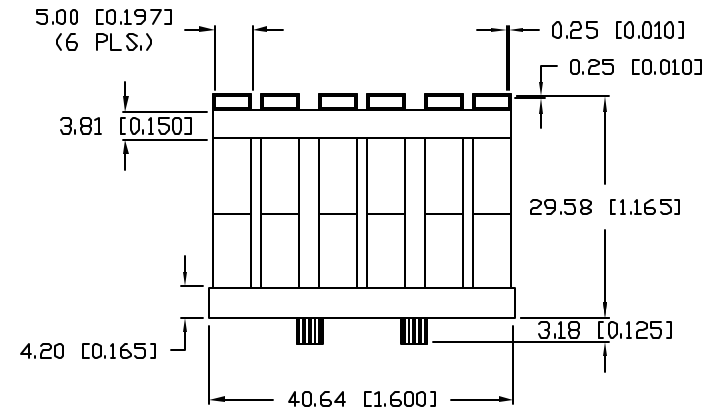

UNCONTROLLED DOCUMENT

PART NUMBER  
LPF-R061251S

REV.

REPLACES PART #: LLP-LXR25186-6R

\*UNLESS OTHERWISE SPECIFIED TOLERANCES PER DECIMAL PRECISION ARE: X=±1 (±0.039), XX=±0.5 (±0.020), XXX=±0.25 (±0.010), XXXX=±0.127 (±0.005). LEAD SIZE=±0.05 (±0.002), LEAD LENGTH=±0.75 (±0.030). MIN= +DECIMAL PRECISION -0.00 MAX.= +0.00 -DECIMAL PRECISION

UNCONTROLLED DOCUMENT

REV.	PART NUMBER LPF-R061251S	<p><b>CONFIDENTIAL INFORMATION</b> THE INFORMATION CONTAINED IN THIS DOCUMENT IS THE PROPERTY OF LUMEX INC. EXCEPT AS SPECIFICALLY AUTHORIZED IN WRITING BY LUMEX INC., THE HOLDER OF THIS DOCUMENT SHALL KEEP ALL INFORMATION CONTAINED HEREIN CONFIDENTIAL AND SHALL PROTECT SAME IN WHOLE OR IN PART FROM DISCLOSURE AND DISSEMINATION TO ALL THIRD PARTIES.</p> <p><b>RELIABILITY NOTE</b> OUR MANY YEARS OF EXPERIENCE DATA ACCUMULATION INDICATE THAT SOLDER HEAT IS A MAJOR CAUSE OF EARLY AND FUTURE FAILURE. PLEASE PAY ATTENTION TO YOUR SOLDERING PROCESS.</p>		290 E. HELEN ROAD PALATINE, IL 60067-6976 PHONE: +1.847.359.2790 US WEB: www.lumex.com TW WEB: www.lumex.com.tw
6 UNIT LIGHTPIPE.			DRAWN BY: GB	CHECKED BY: APPROVED BY: DATE: 6.19.02 PAGE: 1 OF 1 SCALE: N/A