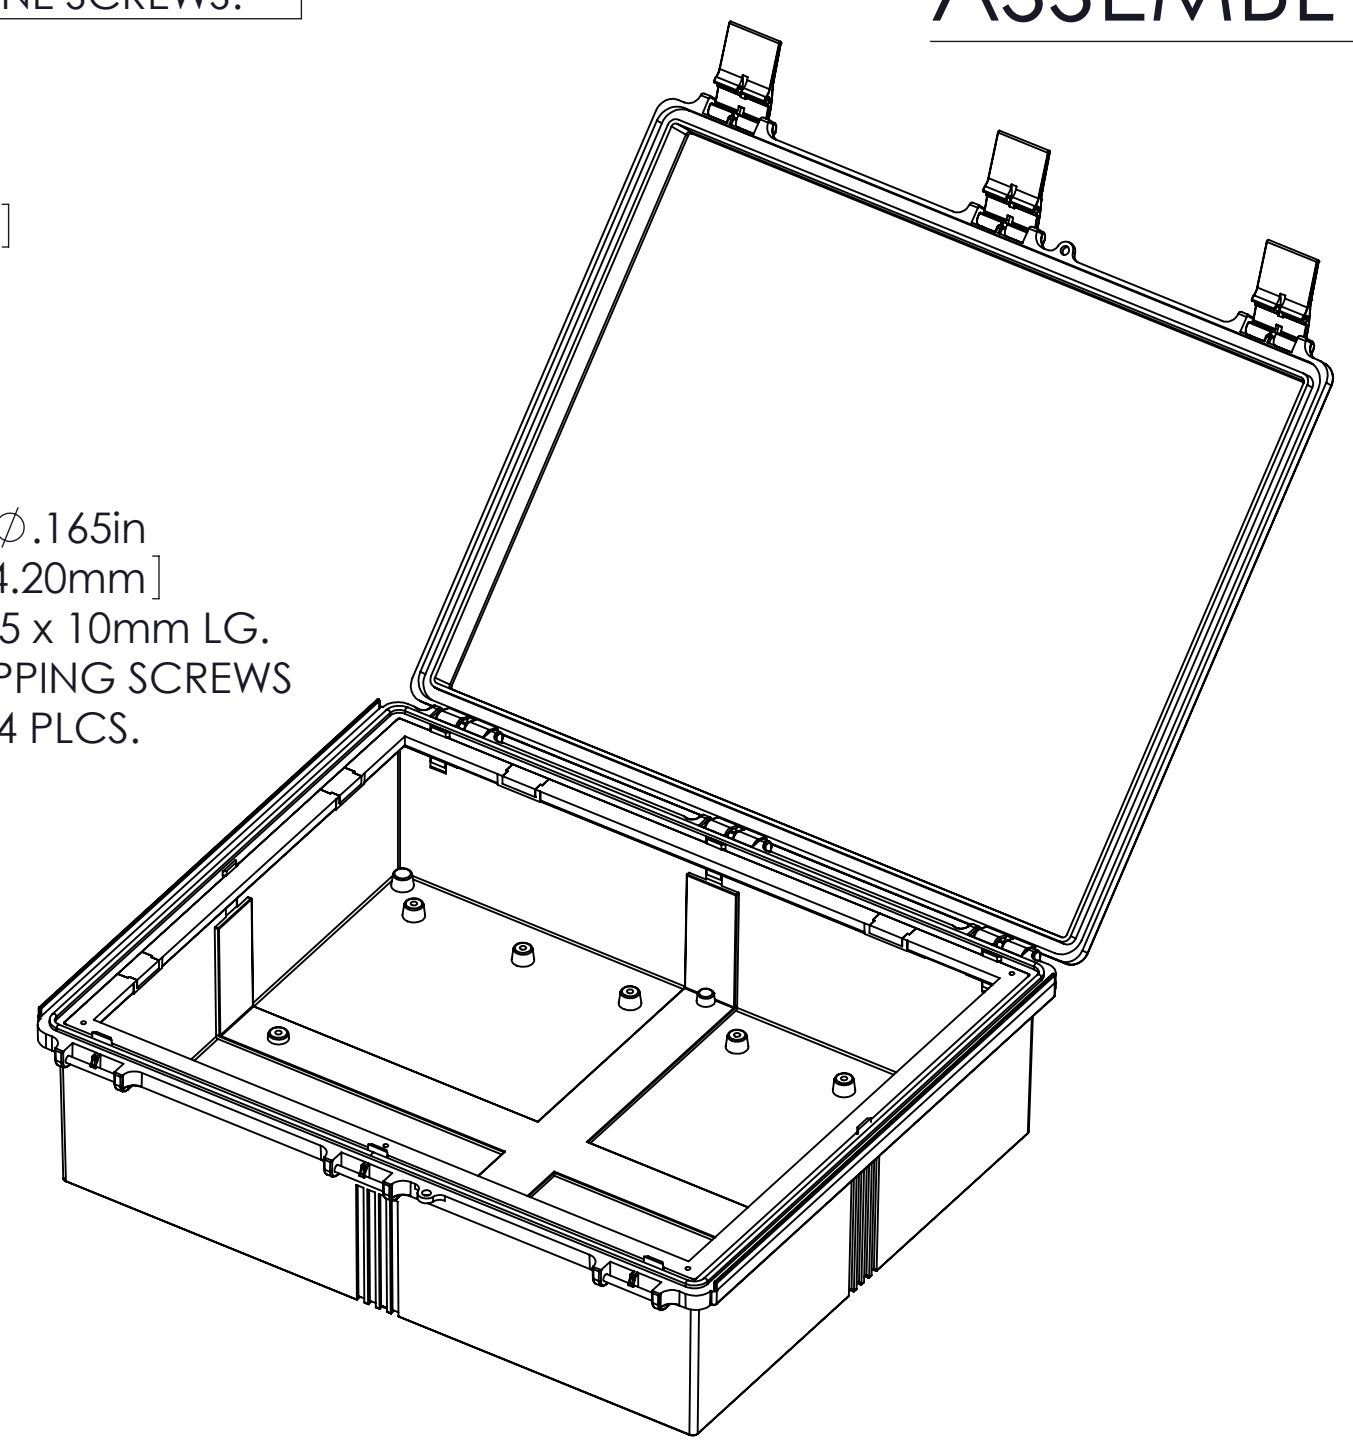

FINISH:
 BODY _____ LIGHT GRAY
 COVER _____ LIGHT GRAY OR CLEAR
 LATCHES & HINGES _____ PLASTIC
 WALL MOUNTING BRACKETS _____ STAINLESS STEEL & HARDWARE

BODY

FOR M5 x 10mm LG. SELF-TAPPING SCREWS (ABS VERSIONS ONLY)
 M5 THREADED INSERTS ON ALL OTHER VERSIONS USE M5 x 8mm LG. MACHINE SCREWS.

COVER

ASSEMBLY

0.165in [4.20mm] FOR M5 x 10mm LG. SELF-TAPPING SCREWS 4 PLCS.

NOTES:

- UNIT COMES COMPLETE WITH (4) WALL MOUNTING BRACKETS & (4) M4 x 10mm LG. SELF-TAPPING SCREWS. (NOT SHOWN)
- BOXES DESIGNED TO MEET THESE STANDARDS: NEMA 1,2,4,4X, AND IEC529-IP65 REQUIREMENTS.

TOLERANCE:
 ALL DIMENSIONS HAVE ±0.039in [±1mm] TOLERANCE UNLESS OTHERWISE SPECIFIED.

PART NO.	MATERIAL		USE
	BODY	COVER	
NBF-32036	ABS	ABS	INDOOR
NBF-32136	ABS / PC	ABS / PC	INDOOR
NBF-32236	ABS / PC	CLEAR PC	INDOOR
NBF-32336	PBT / PC	PBT / PC	OUTDOOR
NBF-32436	PBT / PC	CLEAR PC	OUTDOOR