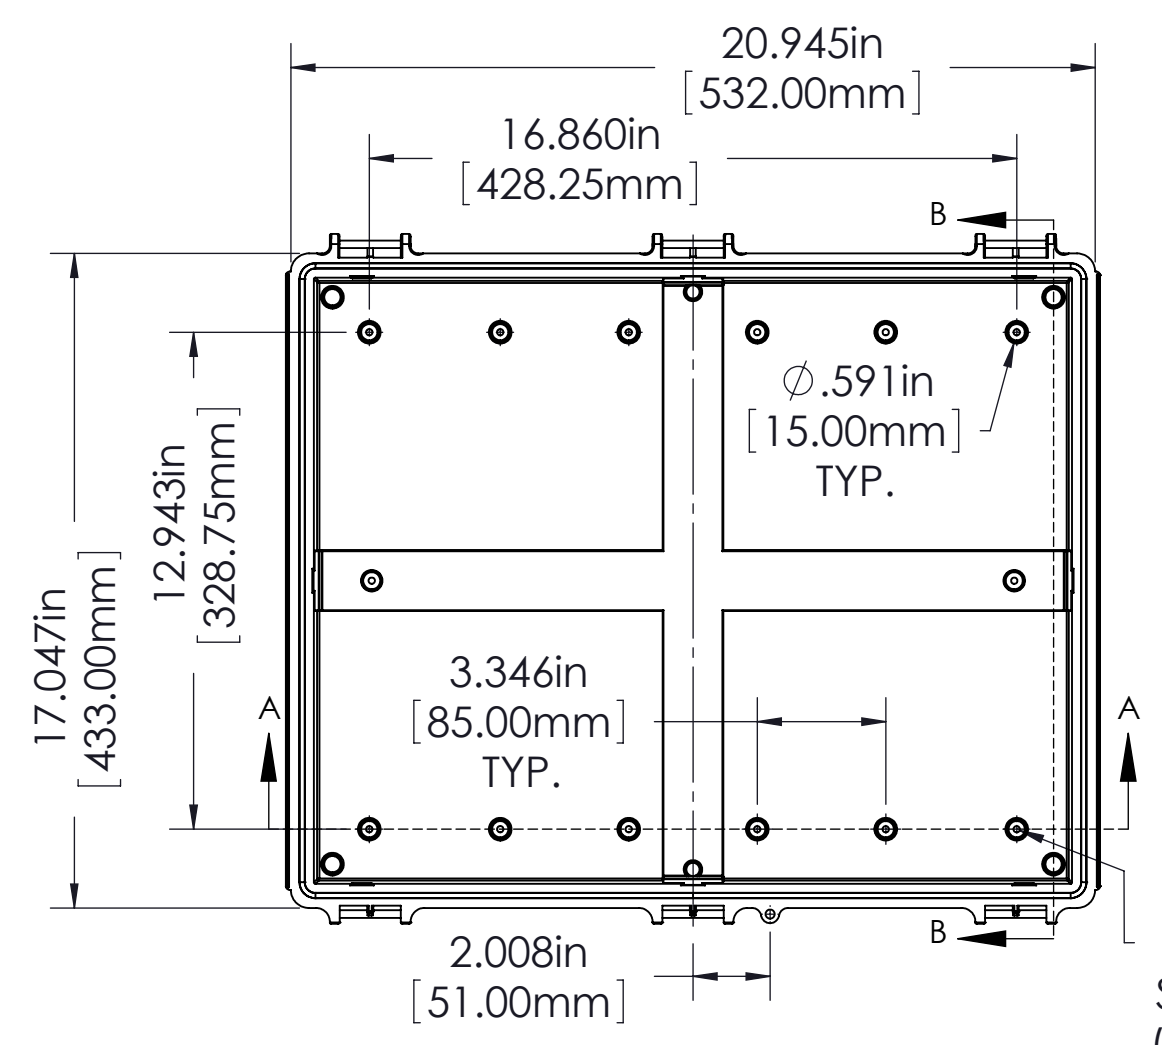

FINISH:
 BODY _____ LIGHT GRAY
 COVER _____ LIGHT GRAY OR CLEAR
 LATCHES & HINGES _____ PLASTIC
 WALL MOUNTING BRACKETS _____ STAINLESS STEEL & HARDWARE

BODY

FOR M5 x 10mm LG. SELF-TAPPING SCREWS (ABS VERSIONS ONLY)
 M5 THREADED INSERTS ON ALL OTHER VERSIONS USE M5 x 8mm LG. MACHINE SCREWS.

COVER

ASSEMBLY

0.165in [4.20mm] FOR M5 x 10mm LG. SELF-TAPPING SCREWS 4 PLCS.

NOTES:

- UNIT COMES COMPLETE WITH (4) WALL MOUNTING BRACKETS & (4) M4 x 10mm LG. SELF-TAPPING SCREWS. (NOT SHOWN)
- BOXES DESIGNED TO MEET THESE STANDARDS: NEMA 1,2,4,4X, AND IEC529-IP65 REQUIREMENTS.

TOLERANCE:
 ALL DIMENSIONS HAVE ±0.039in [±1mm] TOLERANCE UNLESS OTHERWISE SPECIFIED.

PART NO.	MATERIAL		USE
	BODY	COVER	
NBF-32036	ABS	ABS	INDOOR
NBF-32136	ABS / PC	ABS / PC	INDOOR
NBF-32236	ABS / PC	CLEAR PC	INDOOR
NBF-32336	PBT / PC	PBT / PC	OUTDOOR
NBF-32436	PBT / PC	CLEAR PC	OUTDOOR