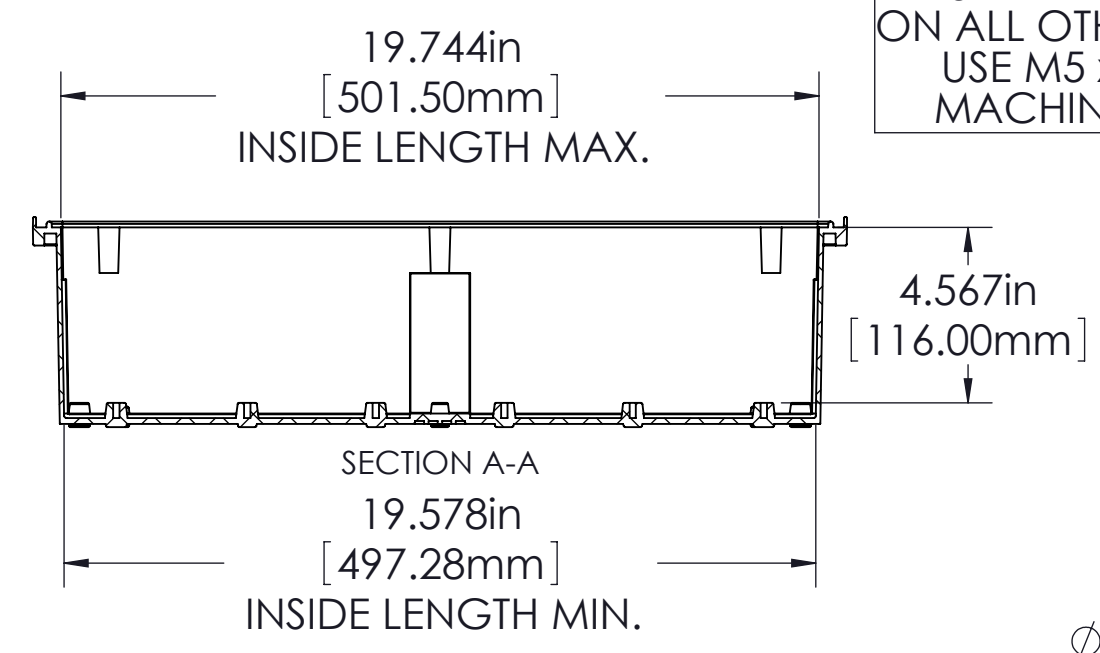

FINISH:
 BODY _____ LIGHT GRAY
 COVER _____ LIGHT GRAY OR CLEAR
 LATCHES & HINGES _____ PLASTIC
 WALL MOUNTING BRACKETS _____ STAINLESS STEEL & HARDWARE

BODY

FOR M5 x 10mm LG. SELF-TAPPING SCREWS (ABS VERSIONS ONLY)
 M5 THREADED INSERTS ON ALL OTHER VERSIONS USE M5 x 8mm LG. MACHINE SCREWS.

COVER

ASSEMBLY

0.165in [4.20mm] FOR M5 x 10mm LG. SELF-TAPPING SCREWS 4 PLCS.

NOTES:

- UNIT COMES COMPLETE WITH (4) WALL MOUNTING BRACKETS & (4) M4 x 10mm LG. SELF-TAPPING SCREWS. (NOT SHOWN)
- BOXES DESIGNED TO MEET THESE STANDARDS: NEMA 1,2,4,4X, AND IEC529-IP65 REQUIREMENTS.

TOLERANCE:
 ALL DIMENSIONS HAVE ±0.039in [±1mm] TOLERANCE UNLESS OTHERWISE SPECIFIED.

PART NO.	MATERIAL		USE
	BODY	COVER	
NBF-32036	ABS	ABS	INDOOR
NBF-32136	ABS / PC	ABS / PC	INDOOR
NBF-32236	ABS / PC	CLEAR PC	INDOOR
NBF-32336	PBT / PC	PBT / PC	OUTDOOR
NBF-32436	PBT / PC	CLEAR PC	OUTDOOR