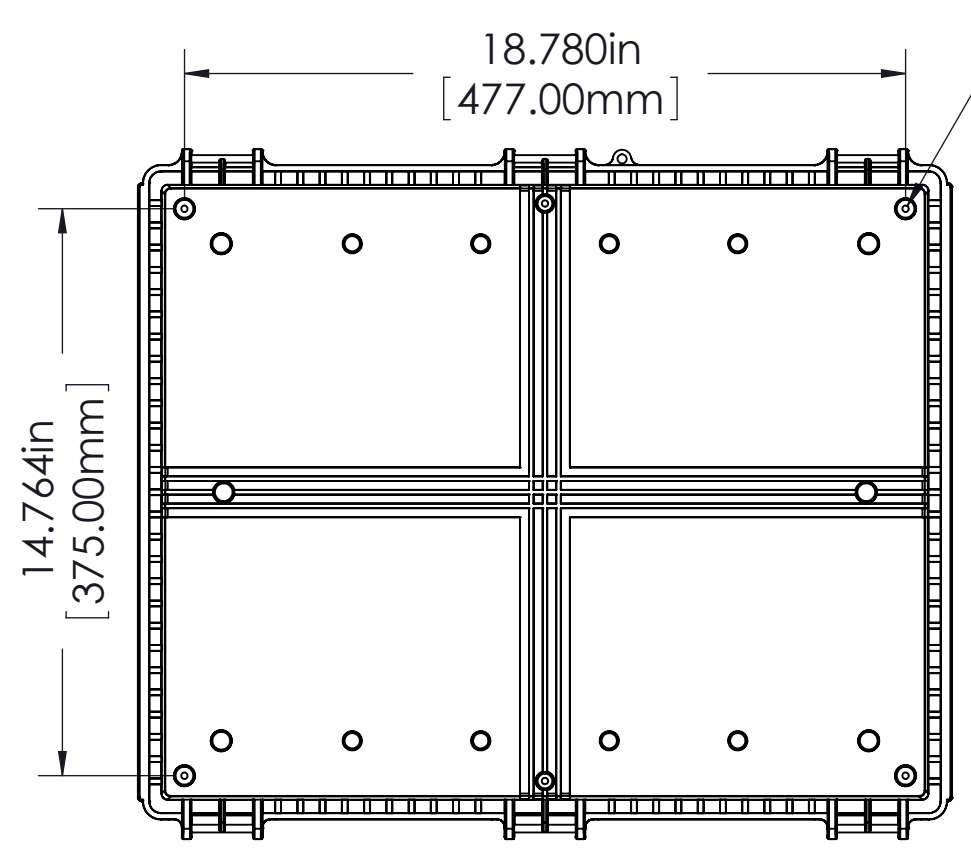

FINISH:
 BODY _____ LIGHT GRAY
 COVER _____ LIGHT GRAY OR CLEAR
 LATCHES & HINGES _____ PLASTIC
 WALL MOUNTING BRACKETS _____ STAINLESS STEEL & HARDWARE

BODY

FOR M5 x 10mm LG. SELF-TAPPING SCREWS (ABS VERSIONS ONLY)
 M5 THREADED INSERTS ON ALL OTHER VERSIONS USE M5 x 8mm LG. MACHINE SCREWS.

COVER

ASSEMBLY

0.165in [4.20mm] FOR M5 x 10mm LG. SELF-TAPPING SCREWS 4 PLCS.

NOTES:

- UNIT COMES COMPLETE WITH (4) WALL MOUNTING BRACKETS & (4) M4 x 10mm LG. SELF-TAPPING SCREWS. (NOT SHOWN)
- BOXES DESIGNED TO MEET THESE STANDARDS: NEMA 1,2,4,4X, AND IEC529-IP65 REQUIREMENTS.

TOLERANCE:
 ALL DIMENSIONS HAVE ±0.039in [±1mm] TOLERANCE UNLESS OTHERWISE SPECIFIED.

PART NO.	MATERIAL		USE
	BODY	COVER	
NBF-32036	ABS	ABS	INDOOR
NBF-32136	ABS / PC	ABS / PC	INDOOR
NBF-32236	ABS / PC	CLEAR PC	INDOOR
NBF-32336	PBT / PC	PBT / PC	OUTDOOR
NBF-32436	PBT / PC	CLEAR PC	OUTDOOR