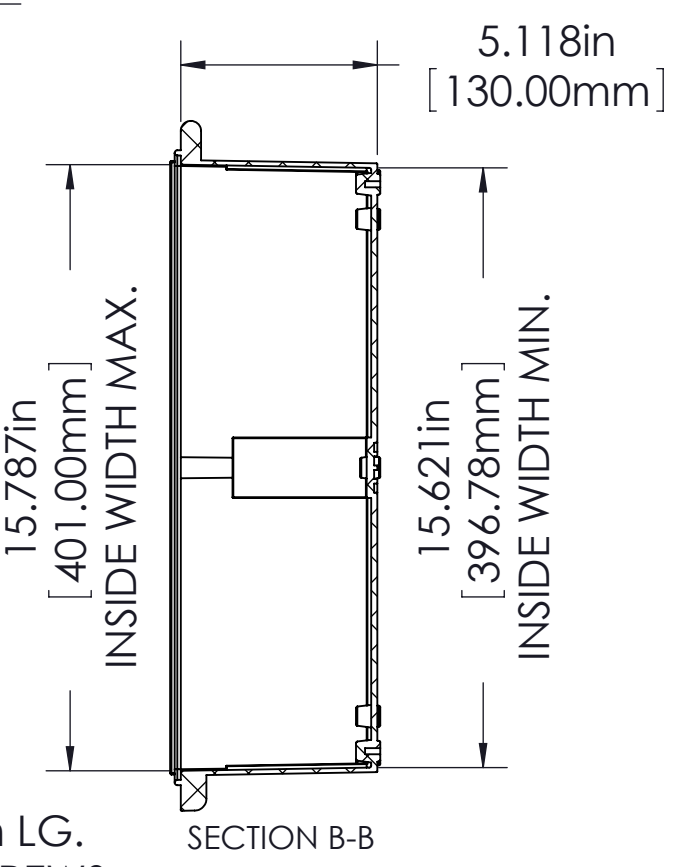

FINISH:
 BODY _____ LIGHT GRAY
 COVER _____ LIGHT GRAY OR CLEAR
 LATCHES & HINGES _____ PLASTIC
 WALL MOUNTING BRACKETS _____ STAINLESS STEEL & HARDWARE

BODY

FOR M5 x 10mm LG. SELF-TAPPING SCREWS (ABS VERSIONS ONLY)
 M5 THREADED INSERTS ON ALL OTHER VERSIONS USE M5 x 8mm LG. MACHINE SCREWS.

COVER

ASSEMBLY

0.165in [4.20mm] FOR M5 x 10mm LG. SELF-TAPPING SCREWS 4 PLCS.

NOTES:

- UNIT COMES COMPLETE WITH (4) WALL MOUNTING BRACKETS & (4) M4 x 10mm LG. SELF-TAPPING SCREWS. (NOT SHOWN)
- BOXES DESIGNED TO MEET THESE STANDARDS: NEMA 1,2,4,4X, AND IEC529-IP65 REQUIREMENTS.

TOLERANCE:
 ALL DIMENSIONS HAVE ±0.039in [±1mm] TOLERANCE UNLESS OTHERWISE SPECIFIED.

PART NO.	MATERIAL		USE
	BODY	COVER	
NBF-32036	ABS	ABS	INDOOR
NBF-32136	ABS / PC	ABS / PC	INDOOR
NBF-32236	ABS / PC	CLEAR PC	INDOOR
NBF-32336	PBT / PC	PBT / PC	OUTDOOR
NBF-32436	PBT / PC	CLEAR PC	OUTDOOR