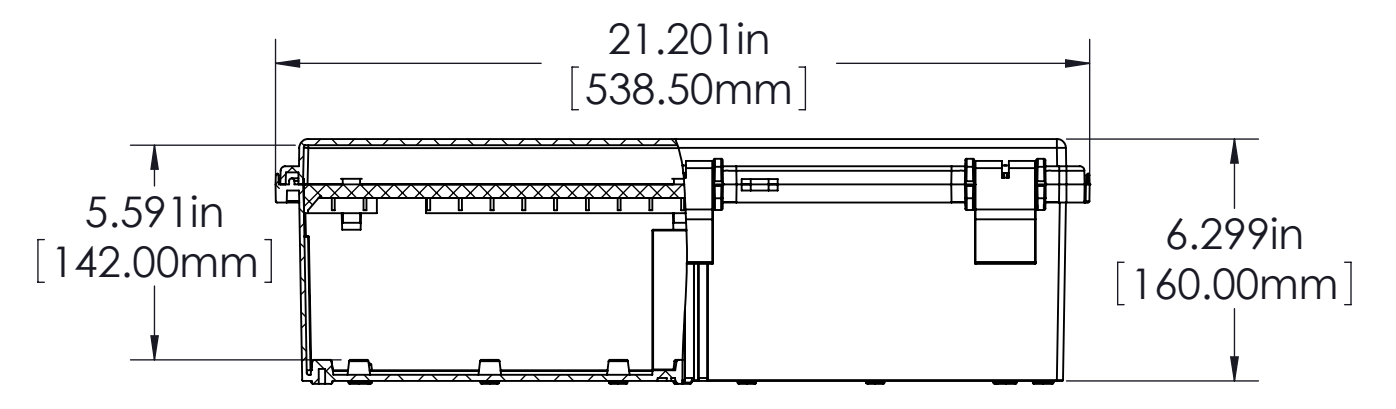

FINISH:
 BODY _____ LIGHT GRAY
 COVER _____ LIGHT GRAY OR CLEAR
 LATCHES & HINGES _____ PLASTIC
 WALL MOUNTING BRACKETS _____ STAINLESS STEEL & HARDWARE

BODY

FOR M5 x 10mm LG. SELF-TAPPING SCREWS (ABS VERSIONS ONLY)
 M5 THREADED INSERTS ON ALL OTHER VERSIONS USE M5 x 8mm LG. MACHINE SCREWS.

COVER

ASSEMBLY

0.165in [4.20mm] FOR M5 x 10mm LG. SELF-TAPPING SCREWS 4 PLCS.

NOTES:

- UNIT COMES COMPLETE WITH (4) WALL MOUNTING BRACKETS & (4) M4 x 10mm LG. SELF-TAPPING SCREWS. (NOT SHOWN)
- BOXES DESIGNED TO MEET THESE STANDARDS: NEMA 1,2,4,4X, AND IEC529-IP65 REQUIREMENTS.

TOLERANCE:
 ALL DIMENSIONS HAVE ±0.039in [±1mm] TOLERANCE UNLESS OTHERWISE SPECIFIED.

PART NO.	MATERIAL		USE
	BODY	COVER	
NBF-32036	ABS	ABS	INDOOR
NBF-32136	ABS / PC	ABS / PC	INDOOR
NBF-32236	ABS / PC	CLEAR PC	INDOOR
NBF-32336	PBT / PC	PBT / PC	OUTDOOR
NBF-32436	PBT / PC	CLEAR PC	OUTDOOR