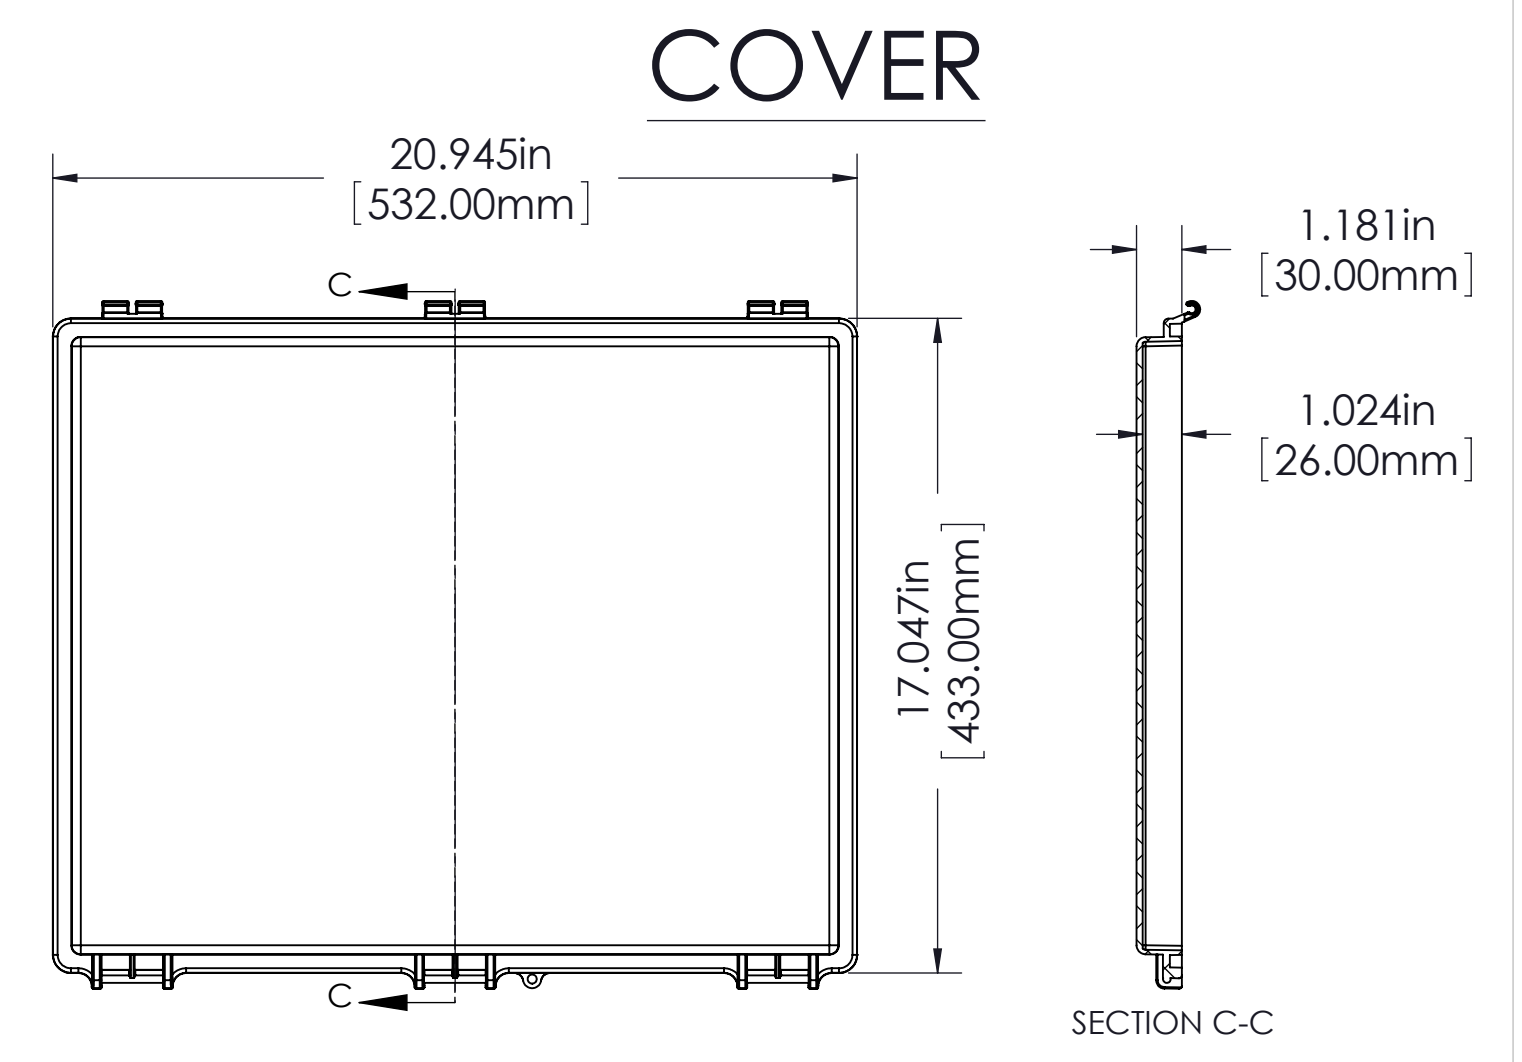

FINISH:
 BODY _____ LIGHT GRAY
 COVER _____ LIGHT GRAY OR CLEAR
 LATCHES & HINGES _____ PLASTIC
 WALL MOUNTING BRACKETS _____ STAINLESS STEEL & HARDWARE

BODY

FOR M5 x 10mm LG. SELF-TAPPING SCREWS (ABS VERSIONS ONLY)
 M5 THREADED INSERTS ON ALL OTHER VERSIONS USE M5 x 8mm LG. MACHINE SCREWS.

COVER

ASSEMBLY

0.165in [4.20mm] FOR M5 x 10mm LG. SELF-TAPPING SCREWS 4 PLCS.

NOTES:

- UNIT COMES COMPLETE WITH (4) WALL MOUNTING BRACKETS & (4) M4 x 10mm LG. SELF-TAPPING SCREWS. (NOT SHOWN)
- BOXES DESIGNED TO MEET THESE STANDARDS: NEMA 1,2,4,4X, AND IEC529-IP65 REQUIREMENTS.

TOLERANCE:
 ALL DIMENSIONS HAVE ±0.039in [±1mm] TOLERANCE UNLESS OTHERWISE SPECIFIED.

PART NO.	MATERIAL		USE
	BODY	COVER	
NBF-32036	ABS	ABS	INDOOR
NBF-32136	ABS / PC	ABS / PC	INDOOR
NBF-32236	ABS / PC	CLEAR PC	INDOOR
NBF-32336	PBT / PC	PBT / PC	OUTDOOR
NBF-32436	PBT / PC	CLEAR PC	OUTDOOR