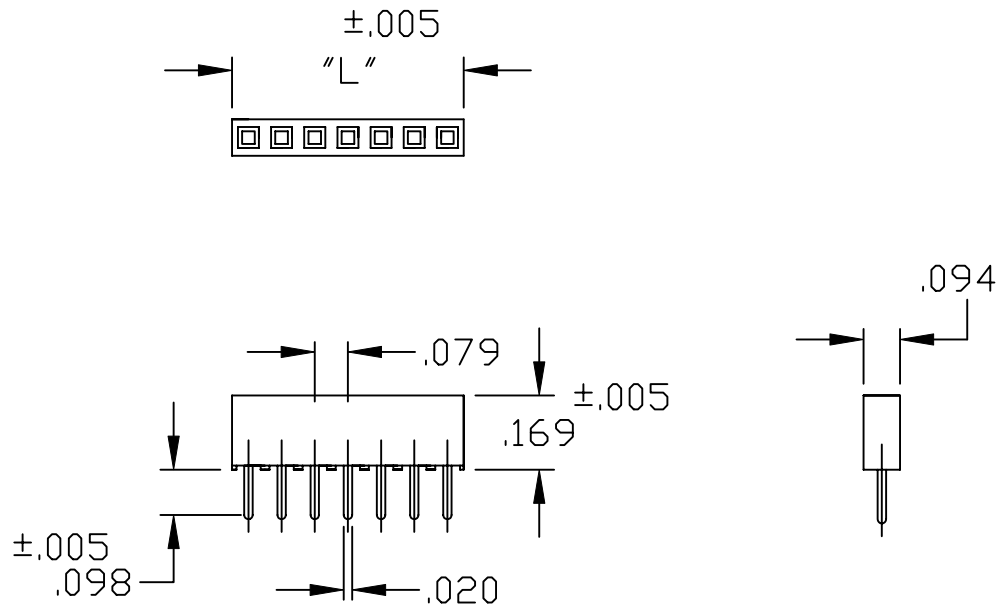

**DESCRIPTION: 2MM SINGLE ROW RECEPTACLE**

"L" = NO. OF CONTACTS PER ROW X .079

**MATERIAL:**  
 HOUSING: NYLON 6T (UL 94V-0) BLACK  
 CONTACT: PHOSPHOR BRONZE  
 PLATING: GOLD FLASH ENTIRE CONTACT  
 RoHS COMPLIANT

**ELECTRICAL:**  
 CURRENT RATING: 1 AMP  
 CONTACT RESISTANCE: 20 mOHM MAX.  
 INSULATOR RESISTANCE: 5000 MEGOHMS MIN.  
 DWV: 500V AC  
 OPERATING TEMP:  
 -40°C TO +105°C  
 PROCESS TEMP.: 260°C FOR 10 SECONDS

**SERIES** \_\_\_\_\_ 2563 YY 01RP2  
 2563 = SINGLE ROW

**POSITIONS** \_\_\_\_\_  
 SINGLE - INCREMENTS OF 1  
 (03 TO 40)

**TYPE:** \_\_\_\_\_  
 01 = STRAIGHT

**PLATING:** \_\_\_\_\_  
 P2 = GOLD FLASH