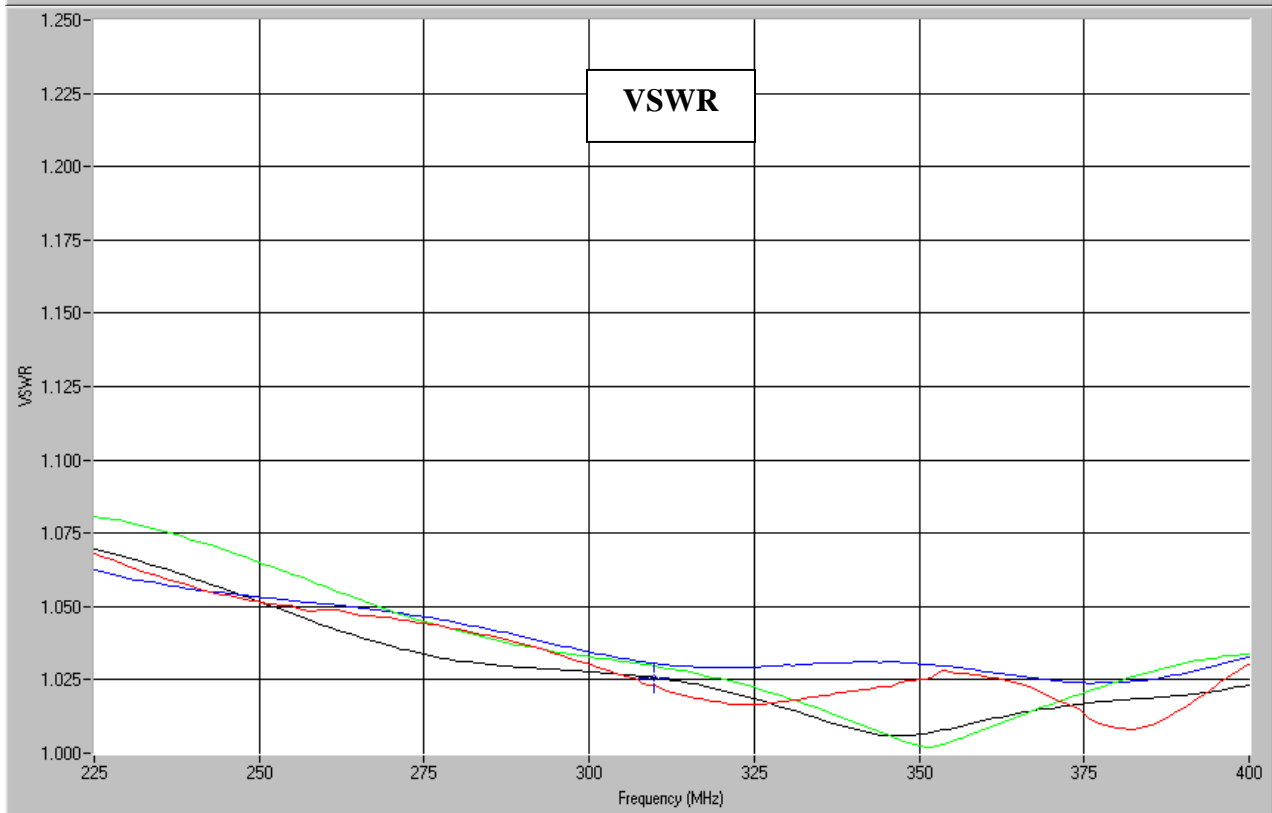

Typical Test Data Plots

USA/Canada: (315) 432-8909
Toll Free: (800) 411-6596
Europe: +44 2392-232392