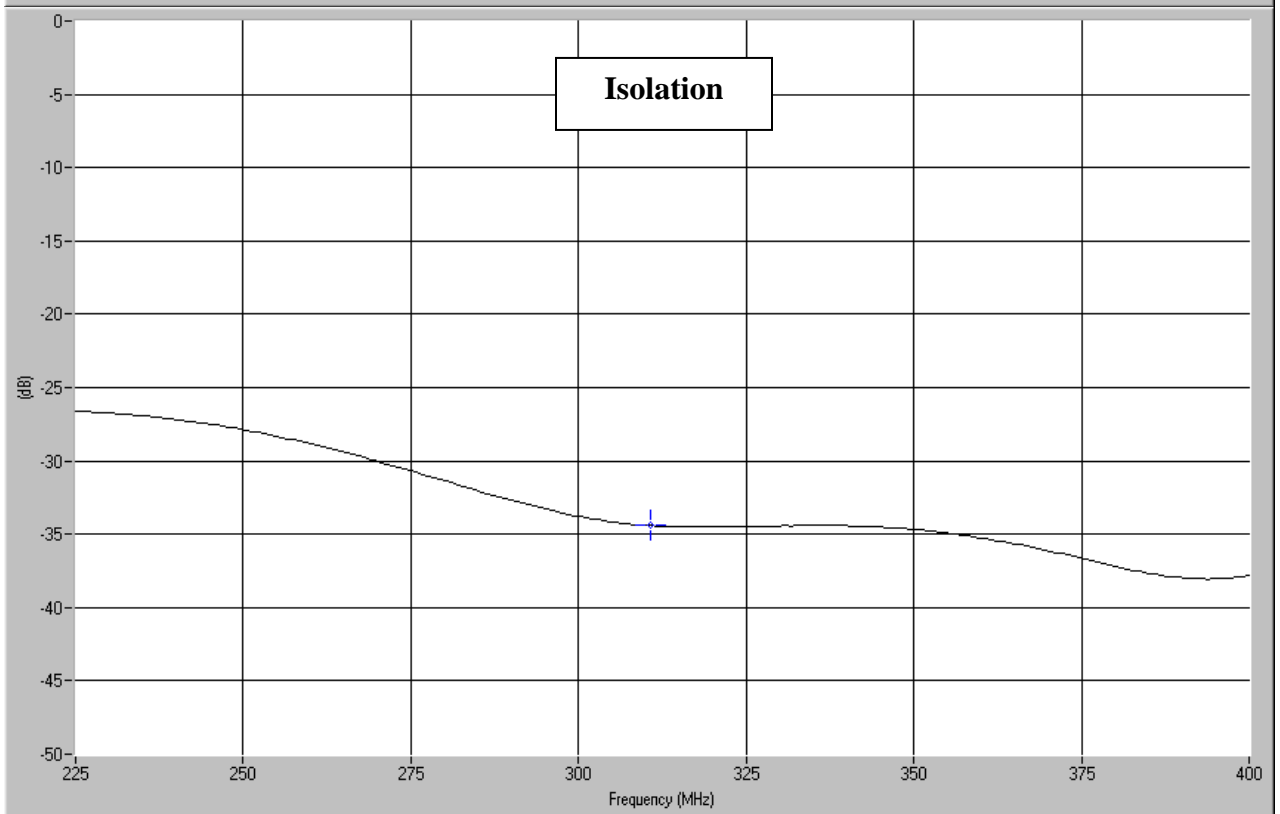

Typical Test Data Plots