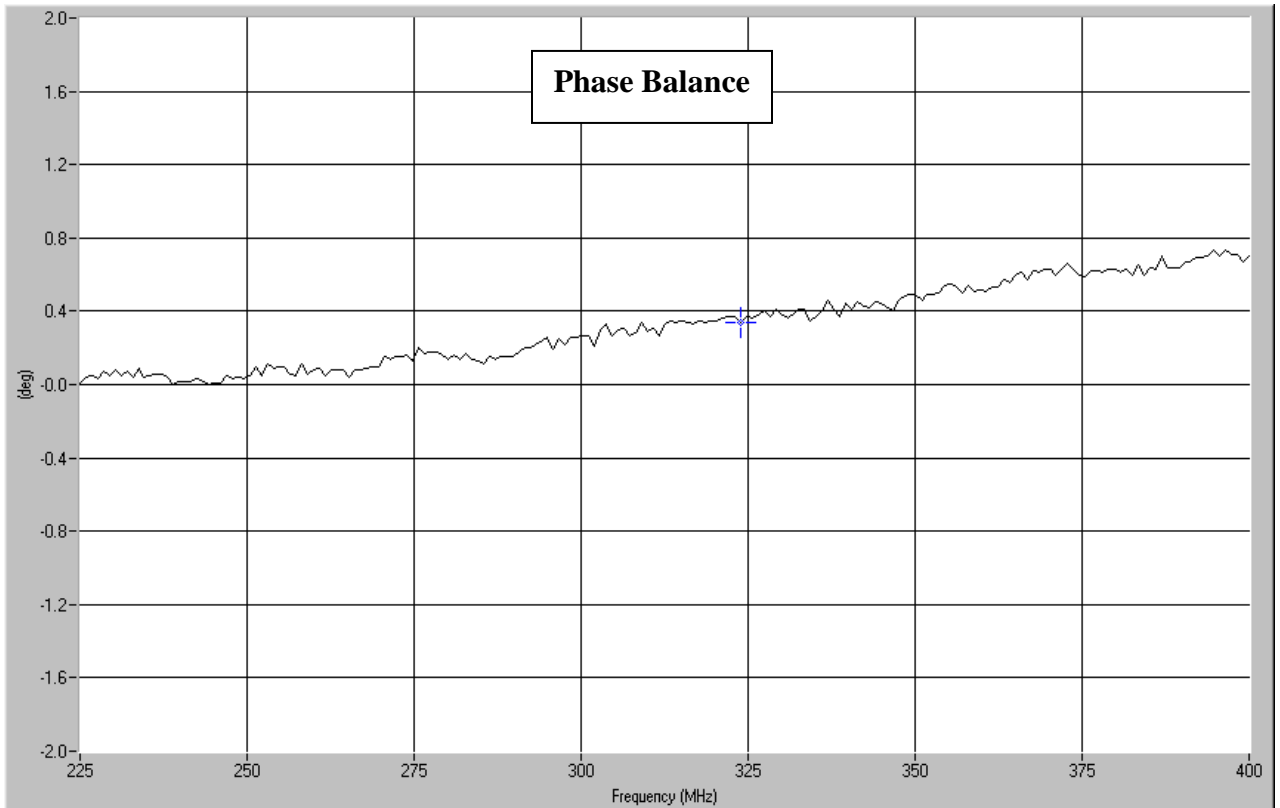

Typical Test Data Plots