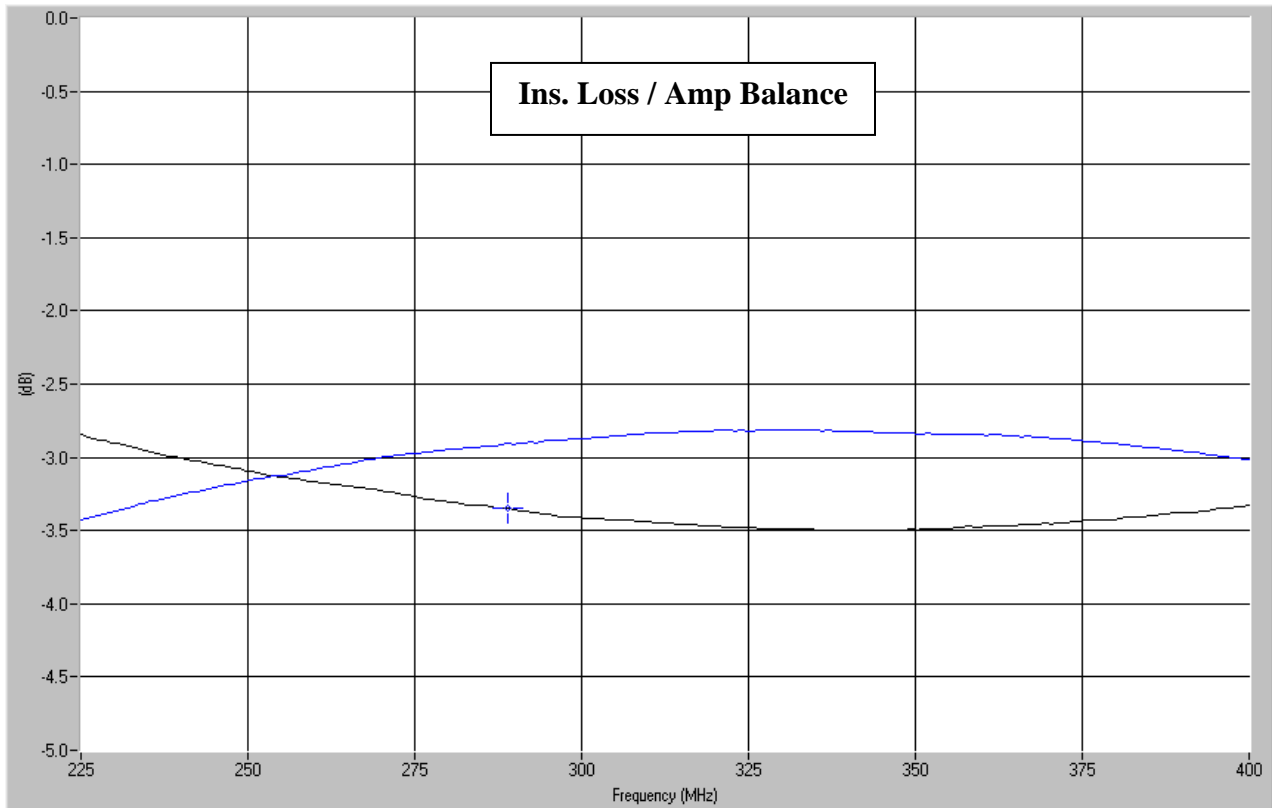

Typical Test Data Plots

USA/Canada: (315) 432-8909
Toll Free: (800) 411-6596
Europe: +44 2392-232392