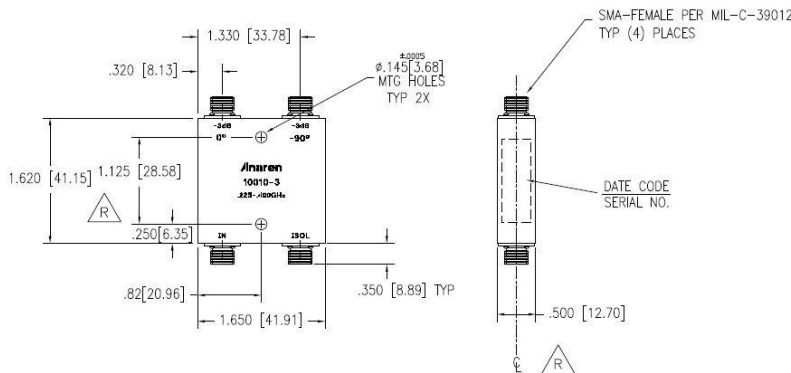

Hybrid Couplers 3 dB, 90°

Applications

- Balanced Mixers
- Antenna Feed Networks
- Phasing Networks
- Dividers/Combiners

Features

- Military Grade
- 0.225 – 0.4 GHz
- 2 – Way power Split
- Quadrature
- Connectors Per MIL-C-39012
- Rugged Aluminum Housing
- Low VSWR
- Meets MIL-E-5400 Class 3 Requirements

Outline Drawing

Electrical and Mechanical Specifications subject to change without notice.

NOTES:

1. DIMENSIONS ARE IN INCHES AND (MILLIMETERS)
2. MARKING SHALL BE IN ACCORDANCE WITH MIL-STD-130.
3. FINISH: EPOXY COATING PER MIL-C-22750, COLOR CHIP 35180 (BLUE) PER FED-STD-595, OVER EPOXY PRIMER PER MIL-P-23337.
4. WEIGHT: 2.5 OUNCES (71 GRAMS) MAXIMUM