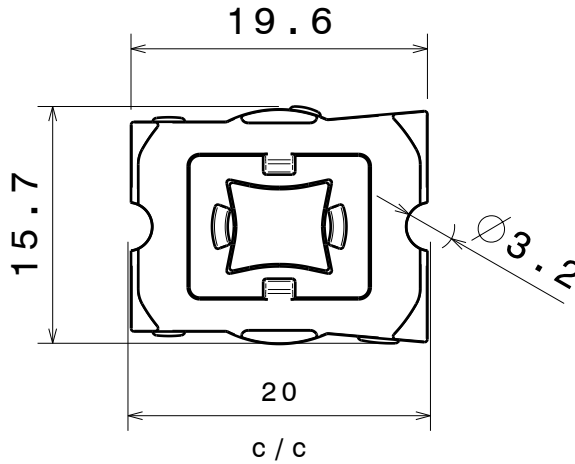

D

C

B

A

Isometric view

Material:  
 lens PMMA  
 tape PU foam with PSA

This drawing is our property.  
 It can't be reproduced  
 or communicated without  
 our written agreement.

L  
T  
F  
F