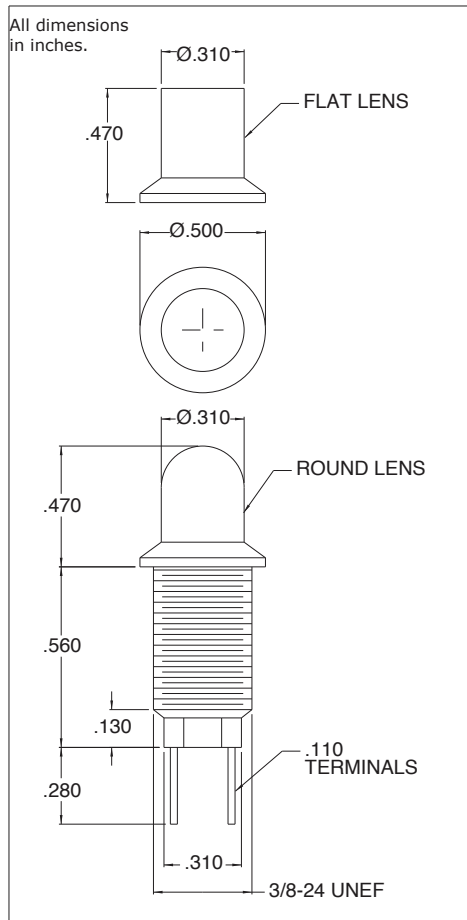

#### Ordering Information:

For use with T-1 3/4 wedge-based lamps, complete assembly consists of socket (4611) lamp and lens (see chart below). Items supplied unassembled. Lamp lens and socket must be ordered separately.

Mounting: Model 4611 (threaded) supplied with zinc finished hex nut and internal tooth lock washer. Mounting hole pattern on page SP2.

Lens: Polycarbonate, twist-on, positively held

Bezel: Polished stainless steel.