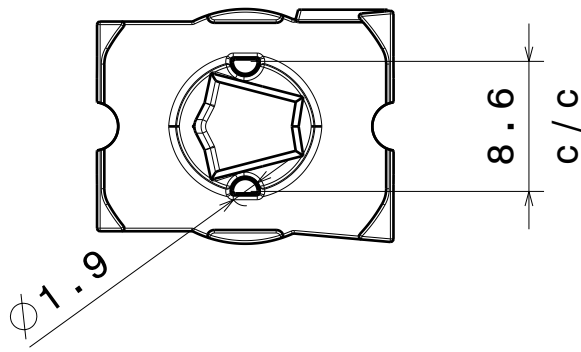

D

C

B

A

4

4

3

3

2

2

MATERIALS
Lens: PMMA

This drawing is our property.
It can't be reproduced
or communicated without
our written agreement.

Ledil Oy
Salorankatu 10
24240 SALO
Finland

DRAWING TITLE

Datasheet Strada-FW lens

DRAWN BY

ah

DATE

6.7.2012

CHECKED BY

ah

DATE

6.7.2012

DESIGNED BY

hh

DATE

22.8.2011

SIZE

A4

DRAWING NUMBER

C12086

REV

2

SCALE

2:1

WEIGHT (g)

SHEET

1/1

D

A

1

1