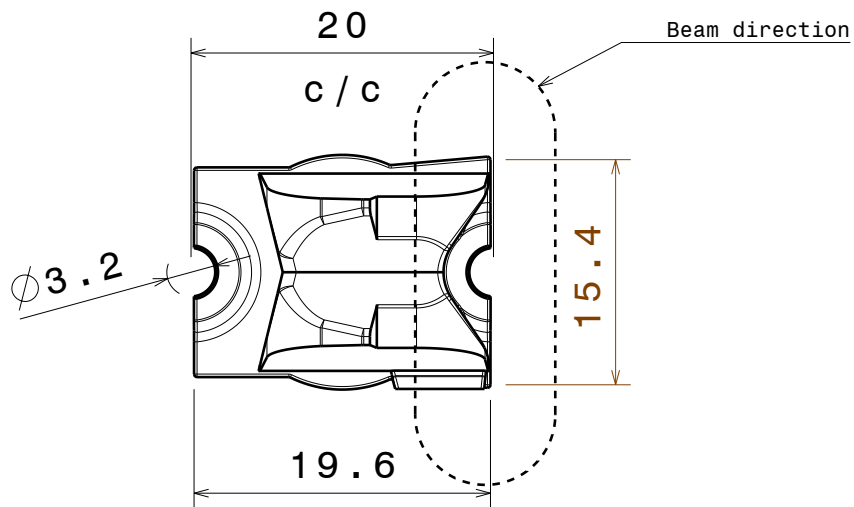

D

C

B

A

4

4

3

3

2

2

MATERIALS
Lens: PMMA

This drawing is our property.
It can't be reproduced
or communicated without
our written agreement.

Ledil Oy
Salorankatu 10
24240 SALO
Finland

DRAWING TITLE

Datasheet Strada-FW lens

DRAWN BY

ah

DATE

6.7.2012

CHECKED BY

ah

DATE

6.7.2012

DESIGNED BY

hh

DATE

22.8.2011

SIZE

A4

DRAWING NUMBER

C12086

REV

2

SCALE

2:1

WEIGHT (g)

SHEET

1/1

D

A

1

1