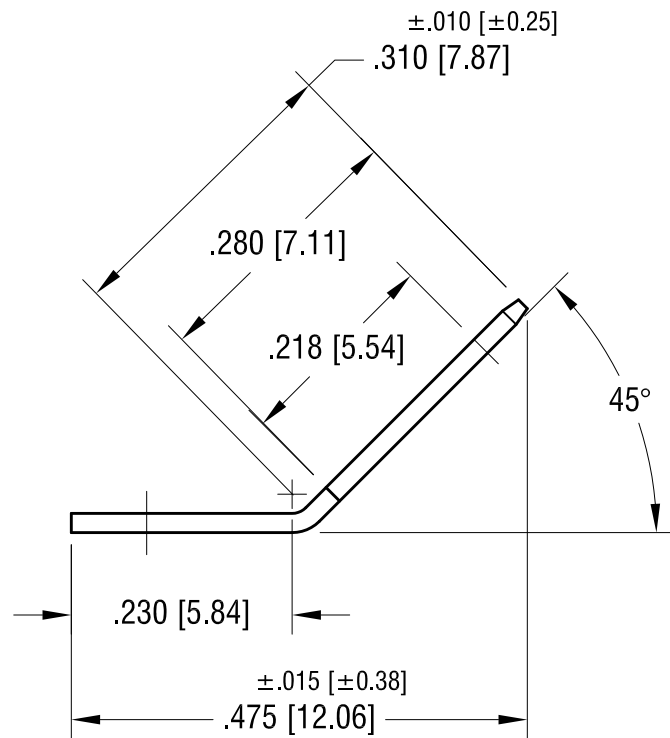

THIS DOCUMENT IS THE PROPERTY OF
KEYSTONE ELECTRONICS CORP. AND
SHALL NOT BE REPRODUCED, DISTRIBUTED
OR USED AS A BASIS FOR MANUFACTURE
WITHOUT PRIOR WRITTEN PERMISSION
FROM KEYSTONE ELECTRONICS CORP.

ACTUAL SIZE

KEYSTONE ELECTRONICS CORP.

www.keyelco.com • ASTORIA, N.Y. 11105-2017 • Tel (718) 956-8900

PART NAME

.110 QUICK-FIT TERMINAL

MATERIAL

.020 [0.50] TH'K BRASS

FINISH

BRIGHT BRASS

DRN BY

BOONE

DATE

4.15.96

APP'D

LN

SCALE

5X

8.23.12

CHANGE AS PER ECN 12-116

A

TOLERANCES

INCH [MM]

CODE

DWG NO.

DECIMAL

$\pm .005 [\pm 0.13]$

C

ANGULAR $\pm 1^\circ$

UNLESS OTHERWISE SPECIFIED

2004

DATE

DESCRIPTION

REV.