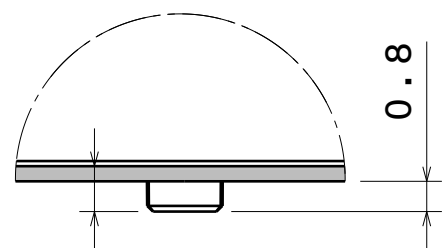

D C B A

4

Isometric view
Scale: 2:1

3

Detail A
Scale: 5:1

2

Materials

Reflector: PC, high reflective white
Holder: PC, white
Tape: PU Foam

DATE
-

SIZE
A4

PART NUMBER

REV
001

DESIGNED BY
-

DATE
-

SCALE **2:1**

WEIGHT