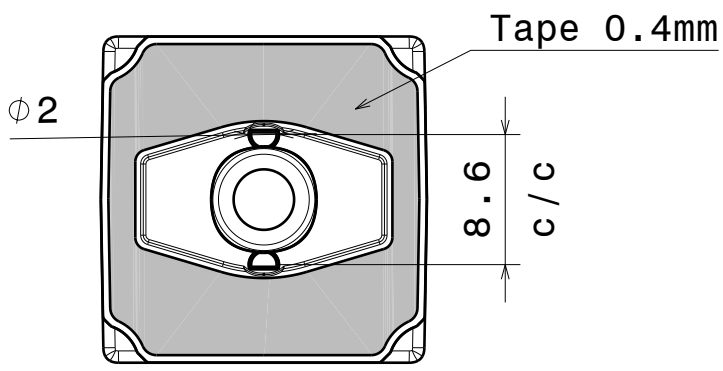

D C B A

4

Isometric view
Scale: 2:1

3

Detail A
Scale: 5:1

2

Materials

Reflector: PC, high reflective white
Holder: PC, white
Tape: PU Foam

DATE
-

SIZE
A4

PART NUMBER

REV
001

DESIGNED BY
-

DATE
-

SCALE **2:1**

WEIGHT