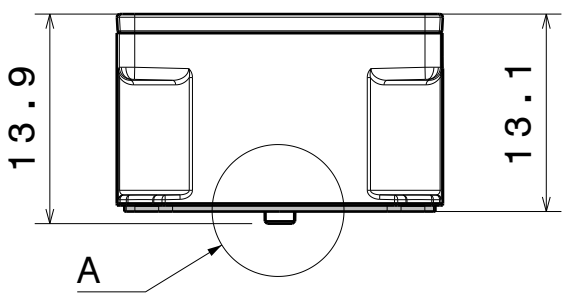

D C B A

4

Isometric view
Scale: 2:1

3

Detail A
Scale: 5:1

2

Materials

Reflector: PC, high reflective white
Holder: PC, white
Tape: PU Foam

DATE
-

SIZE
A4

PART NUMBER

REV
001

DESIGNED BY
-

DATE
-

SCALE **2:1**

WEIGHT