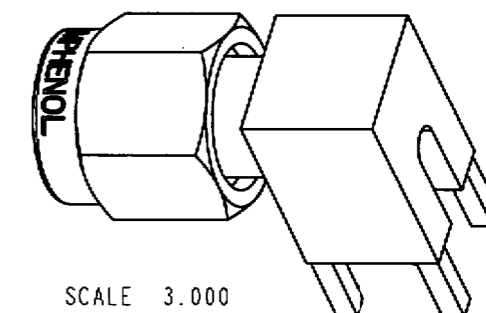

NOTES:

- MATERIALS OF CONSTRUCTION:  
 SHELL, HOUSING WITH BODY - BRASS (QQ-B-626), GOLD PLATED  
 CONTACT PINS (2) - BRASS (QQ-B-626), GOLD PLATED  
 INSULATORS (2) - TEFLON PER MIL-P-19468  
 RETAINER RING = BeCu, NATURAL  
 GASKET = SILICONE RUBBER, COLOR RED  
 COVER = BRASS (QQ-B-613), GOLD PLATED

901-9894-RFX		REVISIONS		
DRAWING NO.	REV	DESCRIPTION	DATE	ECO
THIRD ANGLE PROJ.	A	RELEASE TO MFG.	1-25-01	43650
		APPR	CPM	

CUSTOMER OUTLINE DRAWING  
FOR REFERENCE ONLY

UNLESS OTHERWISE SPECIFIED, DIMENSIONS ARE IN INCHES AND TOLERANCES ARE: 0.5 - 6mm ±0.2mm    6 - 30mm ±0.4mm    30 - 120mm ±0.6mm	MATERIAL	DRAWN C. McGRATH	DATE 1/11/01	TITLE SMA PLUG RIGHT ANGLE PC MOUNT	Amphenol Amphenol Corporation Communication and Network Products Division Danbury, CT U.S.A. 06810	
	REFERENCE EAR 967698-0 GEN# 901-143-6RFX_ASSY	ENGINEER O. BARTHELMES	DATE 1/11/01			APPROVED DATE 1/25/01
NOTICE - These drawings, specifications, or other data (1) are, and remain the property of Amphenol Corp. (2) must be returned upon request; and (3) are confidential and not to be disclosed to any person other than those to whom they are given by Amphenol Corp. The furnishing of these drawings, specifications, or other data by Amphenol Corp., or to any other person to anyone for any purpose is not to be regarded by implication or otherwise in any manner licensing, granting rights or permitting such holder or any other person to manufacture, use or sell any product, process or design, patented or otherwise, that may in any way be related to or disclosed by said drawings, specifications, or other data.		CAD FILE I:\SMA\901-9894-RFX	CODE ID 74868	DWG SIZE B	DRAWING NO. 901-9894-RFX	REV A