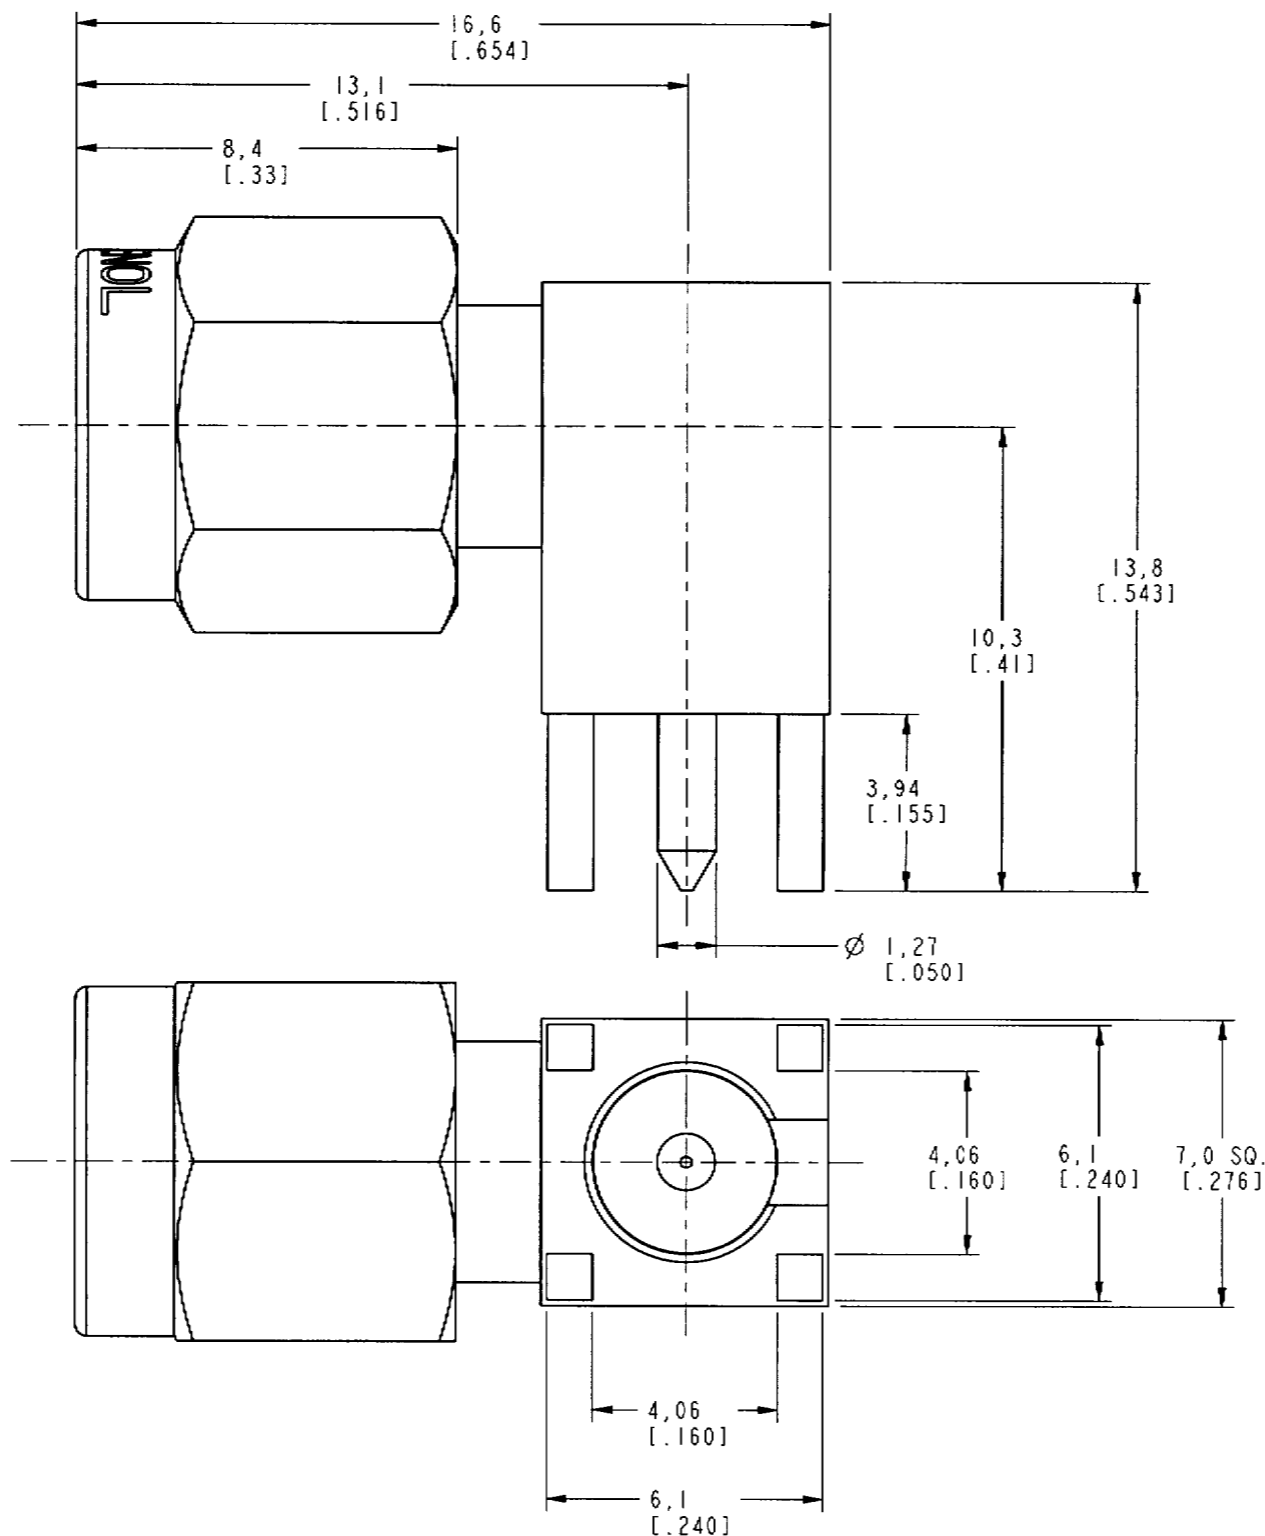

NOTES:

- MATERIALS OF CONSTRUCTION:  
 SHELL, HOUSING WITH BODY - BRASS (QQ-B-626), GOLD PLATED  
 CONTACT PINS (2) - BRASS (QQ-B-626), GOLD PLATED  
 INSULATORS (2) - TEFLON PER MIL-P-19468  
 RETAINER RING = BeCu, NATURAL  
 GASKET = SILICONE RUBBER, COLOR RED  
 COVER = BRASS (QQ-B-613), GOLD PLATED

901-9894-RFX		REVISIONS		
DRAWING NO.	REV	DESCRIPTION	DATE	ECO
THIRD ANGLE PROJ.	A	RELEASE TO MFG.	1-25-01	43650
		APPR	CPM	

CUSTOMER OUTLINE DRAWING  
FOR REFERENCE ONLY

UNLESS OTHERWISE SPECIFIED, DIMENSIONS ARE IN INCHES AND TOLERANCES ARE: 0.5 - 6mm ±0.2mm    6 - 30mm ±0.4mm    30 - 120mm ±0.6mm	MATERIAL	DRAWN C. McGRATH	DATE 1/11/01	TITLE SMA PLUG RIGHT ANGLE PC MOUNT	Amphenol Amphenol Corporation Communication and Network Products Division Danbury, CT U.S.A. 06810	
	REFERENCE EAR 967698-0 GEN# 901-143-6RFX_ASSY	ENGINEER O. BARTHELMES	DATE 1/11/01			APPROVED DATE 1/25/01
NOTICE - These drawings, specifications, or other data (1) are, and remain the property of Amphenol Corp. (2) must be returned upon request; and (3) are confidential and not to be disclosed to any person other than those to whom they are given by Amphenol Corp. The furnishing of these drawings, specifications, or other data by Amphenol Corp., or to any other person to anyone for any purpose is not to be regarded by implication or otherwise in any manner licensing, granting rights or permitting such holder or any other person to manufacture, use or sell any product, process or design, patented or otherwise, that may in any way be related to or disclosed by said drawings, specifications, or other data.		CAD FILE I:\SMA\901-9894-RFX	CODE ID 74868	DWG SIZE B	DRAWING NO. 901-9894-RFX	REV A