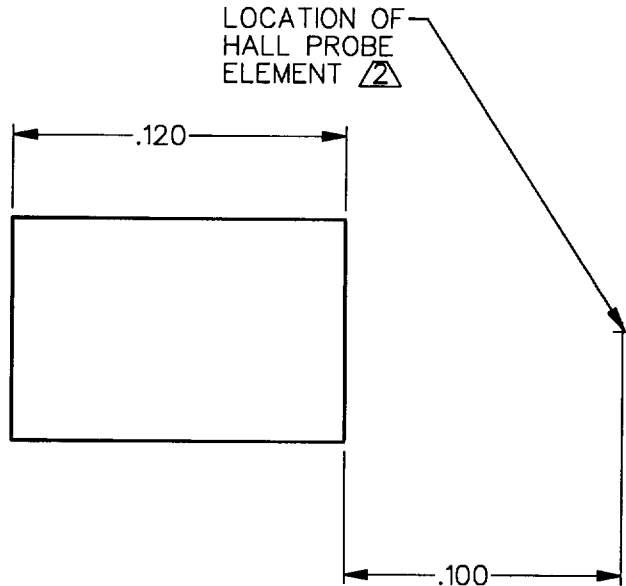

NOTES

- 1 - THE MAGNET IS RARE EARTH MAGNETIZED AND CONDITIONED FOR OPERATION
- 2 - READING IN GAUSS WITH F.W. BELL 620 GAUSS METER AND PROBE STJ4-0402 AT  $.100 \pm .001$  FROM SOUTH POLE TO HALL PROBE ELEMENT AT TEMPERATURE OF  $25 \pm 1^\circ\text{C}$  SHALL BE 200 GAUSS MINIMUM
- 3 - POLES NOT MARKED
- 4 - PACKED 75 PIECES EACH TUBE, TUBES TO BE MARKED WITH RED DOT INDICATING NORTH POLE