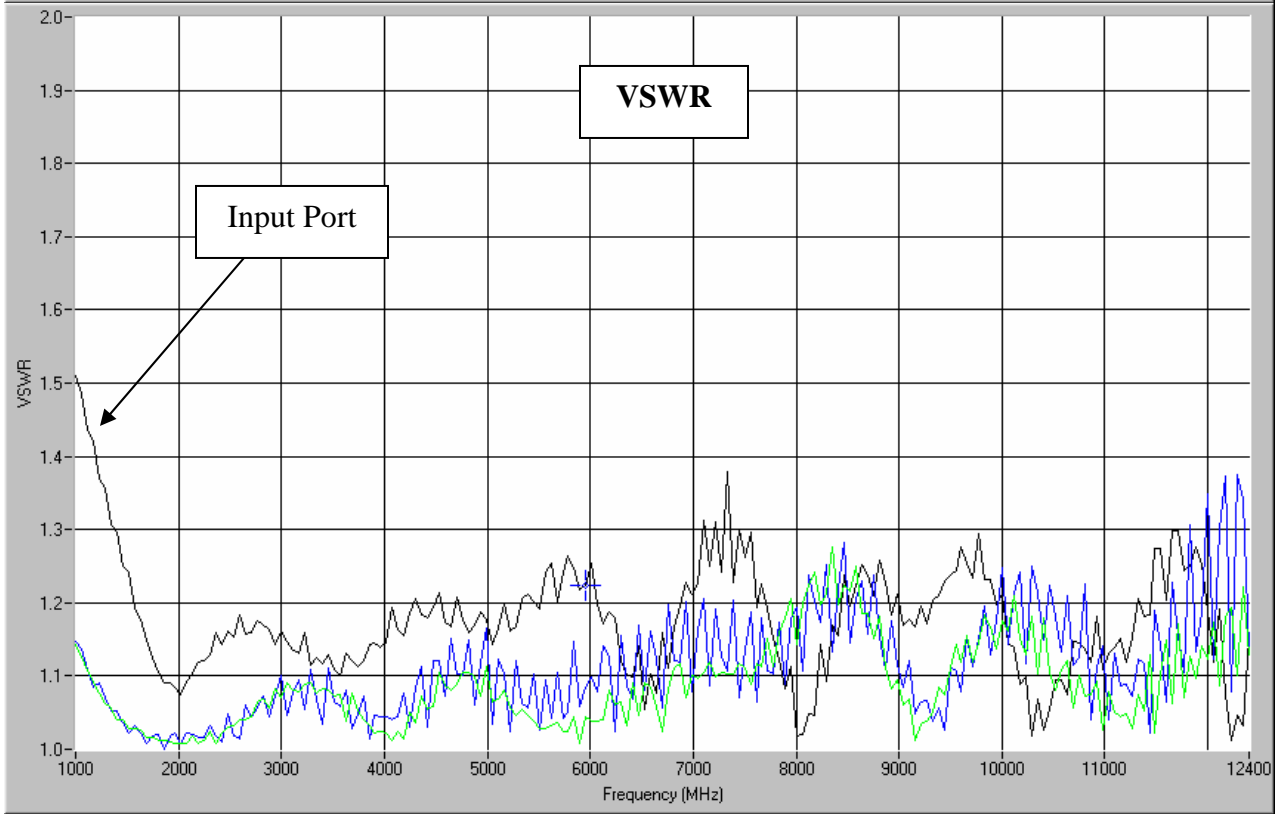

Typical Test Data Plots

USA/Canada: (315) 432-8909
Toll Free: (800) 411-6596
Europe: +44 2392-232392