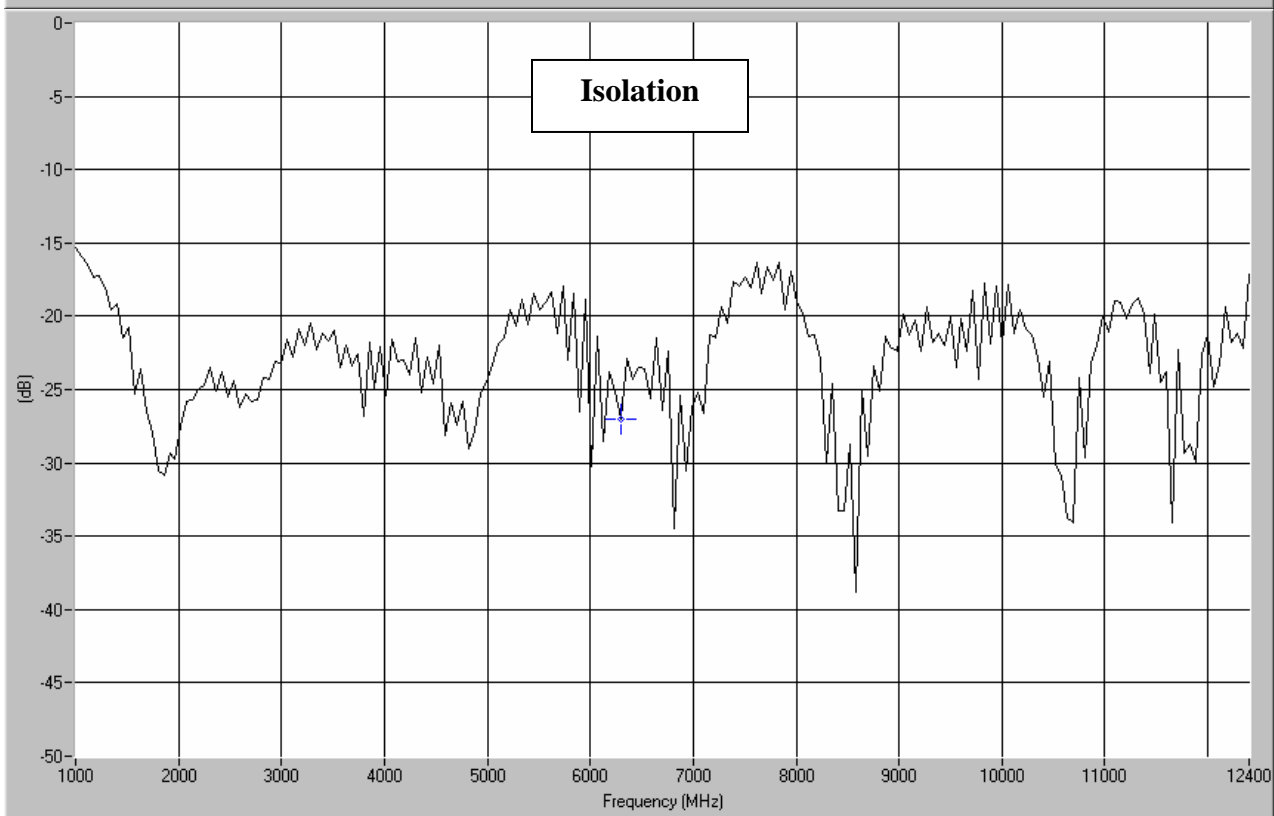

#### Outline Drawing

**Typical Test Data Plots**

USA/Canada: (315) 432-8909  
 Toll Free: (800) 411-6596  
 Europe: +44 2392-232392

### Typical Test Data Plots