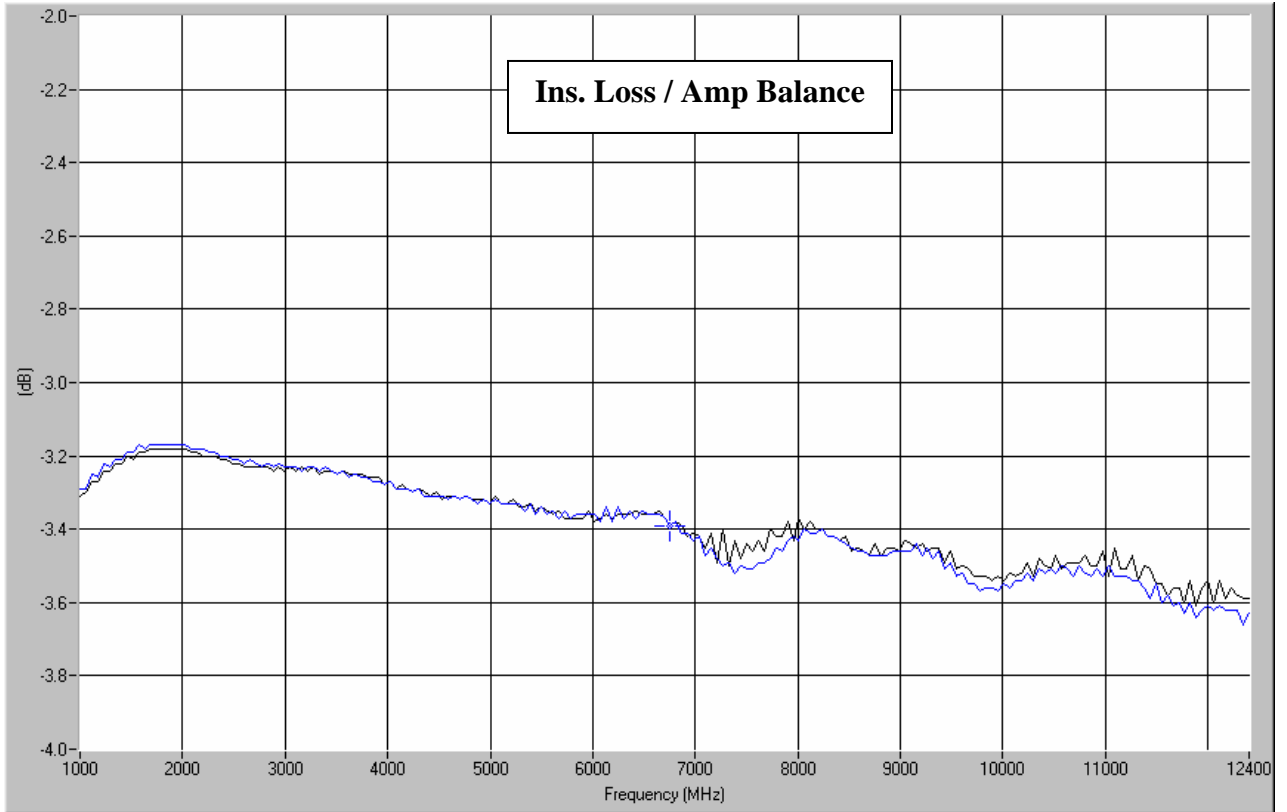

Typical Test Data Plots

USA/Canada: (315) 432-8909
Toll Free: (800) 411-6596
Europe: +44 2392-232392