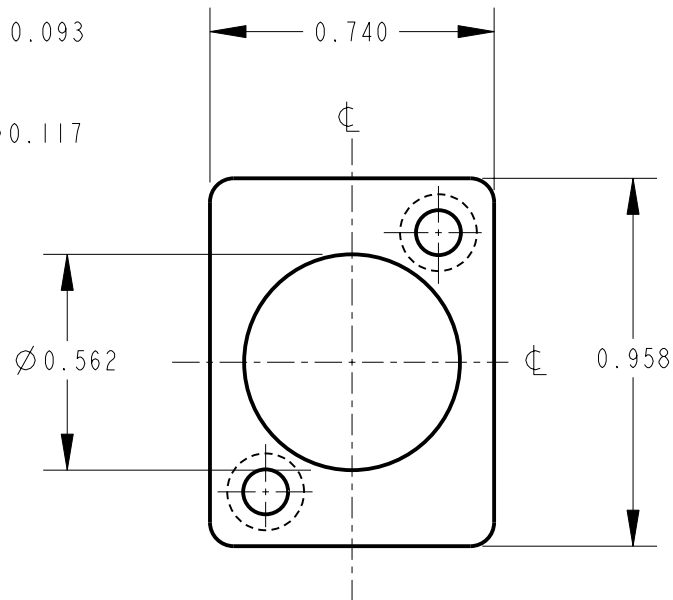

SECTION B-B

SCALE 1:1

PART NUMBER	PART REV.	COLOR	ESCUTCHEON
TYEF01	A	RED	417E1112E
TYEF02	B	BLACK	417E1110A
TYEF03	A	GREEN	417E1115C
TYEF04	A	BLUE	417E1116G
TYEF05	A	WHITE	417E1119B
TYEF08	INACTIVE	YELLOW	417E1114B
TYEF11	INACTIVE	GRAY	417E1118G

ALL DIMENSIONS ARE REFERENCE

★ STAR SYMBOL DENOTES CRITICAL DIMENSION

THIS DRAWING DESCRIBES A DESIGN CONSIDERED PROPRIETARY IN NATURE, DEVELOPED AND MANUFACTURED BY SWITCHCRAFT INC. AND IS RELEASED ON A CONFIDENTIAL BASIS FOR IDENTIFICATION PURPOSES ONLY.

UNLESS OTHERWISE SPECIFIED

SIZE      WIDTH      MULT      LBS/M      TEMPER

- ALL DIMENSIONS IN INCHES  
 - TWO PLACE DECIMALS  $\pm 0.01$   
 - THREE PLACE DECIMALS  $\pm 0.005$   
 - ANGLES  $\pm 1^\circ$   
 - ALL DIA. CONCENTRIC WITHIN 0.005 T.I.R.

FINISH      SEE TABLE      MATERIAL  
 SPEC No.      SPEC No.

- FEATURES ON THE SAME CENTERLINE MUST BE ALIGNED WITHIN  $\pm 0.002$

FIRST USED ON      SCALE  
 TY\*F      2:1

- REMOVE ALL BURRS

DATE DRAWN    BY    CHKD    APVD  
 6-3-80    IG    JS    EB  
 6-19-80    12-10-98