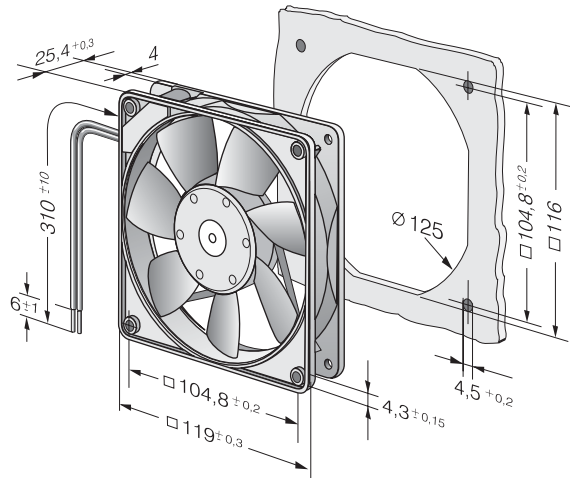

ml = Max. load · me = Max. efficiency · fa = Running at free air · cs = Customer specs · cu = Customer unit
Subject to alterations

Technical features

| | |
|--|---|
| Mass | 0.175 kg |
| Dimensions | 119 x 119 x 25 mm |
| Material of impeller | Fibreglass-reinforced PA plastic |
| Housing material | Fibreglass-reinforced PBT plastic |
| Direction of air flow | Air exhaust over bars |
| Direction of rotation | Left, looking at rotor |
| Bearing | Ball bearings |
| Lifetime L10 at 40 °C | 60000 h |
| Lifetime L10 at maximum temperature | 37500 h |
| Connection line | Single strands AWG 24, TR 64, bared and tin-plated. |
| Motor protection | Protected against reverse polarity and locking. |
| Locked-rotor protection | Blocking and overload protection |
| Approval | VDE, CSA, UL, CE |
| Option | Speed signal, alarm signal |

Product drawing

Charts: Air flow

AMEYA360

Components Supply Platform

Authorized Distribution Brand :

Website :

Welcome to visit www.ameya360.com

Contact Us :