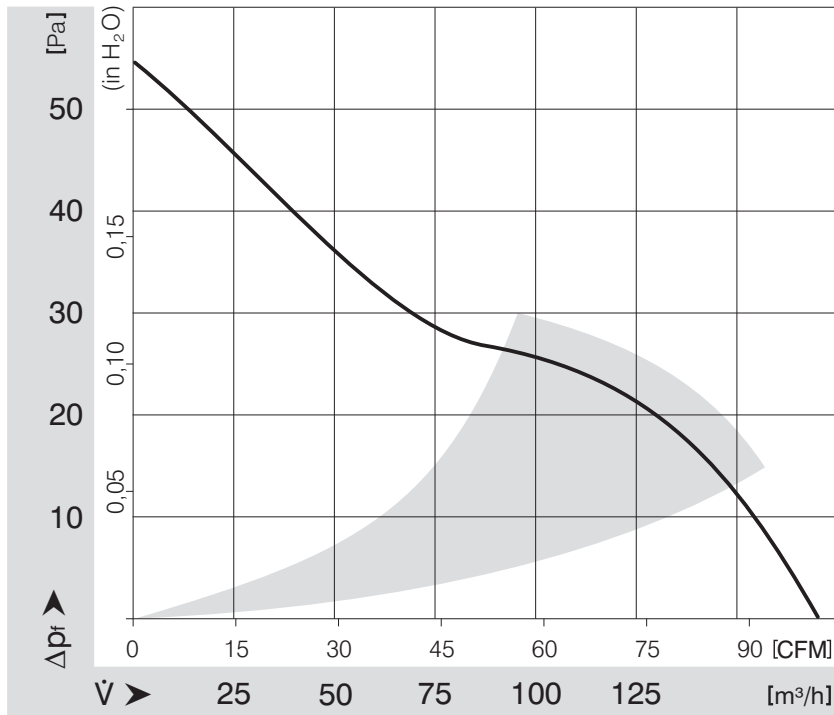

Charts: Air flow