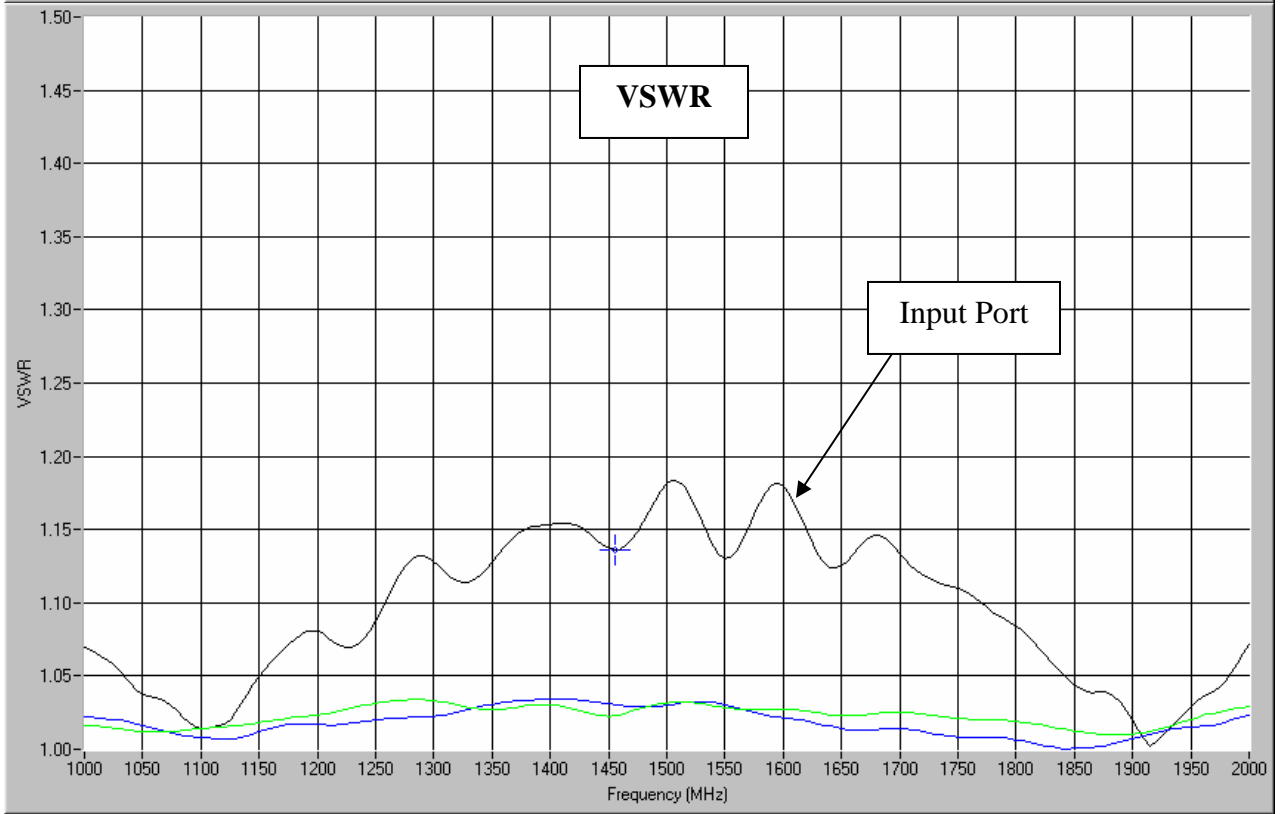

Typical Test Data Plots

USA/Canada: (315) 432-8909
Toll Free: (800) 411-6596
Europe: +44 2392-232392