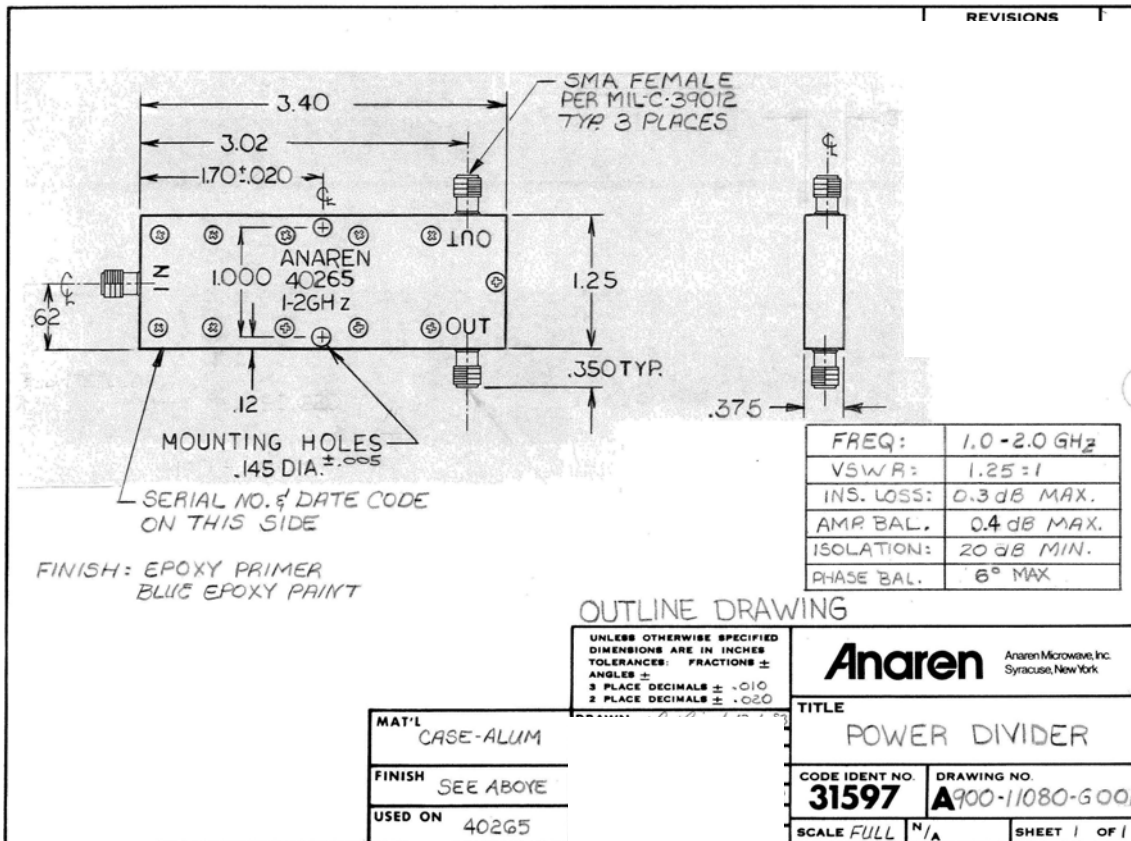

Outline Drawing