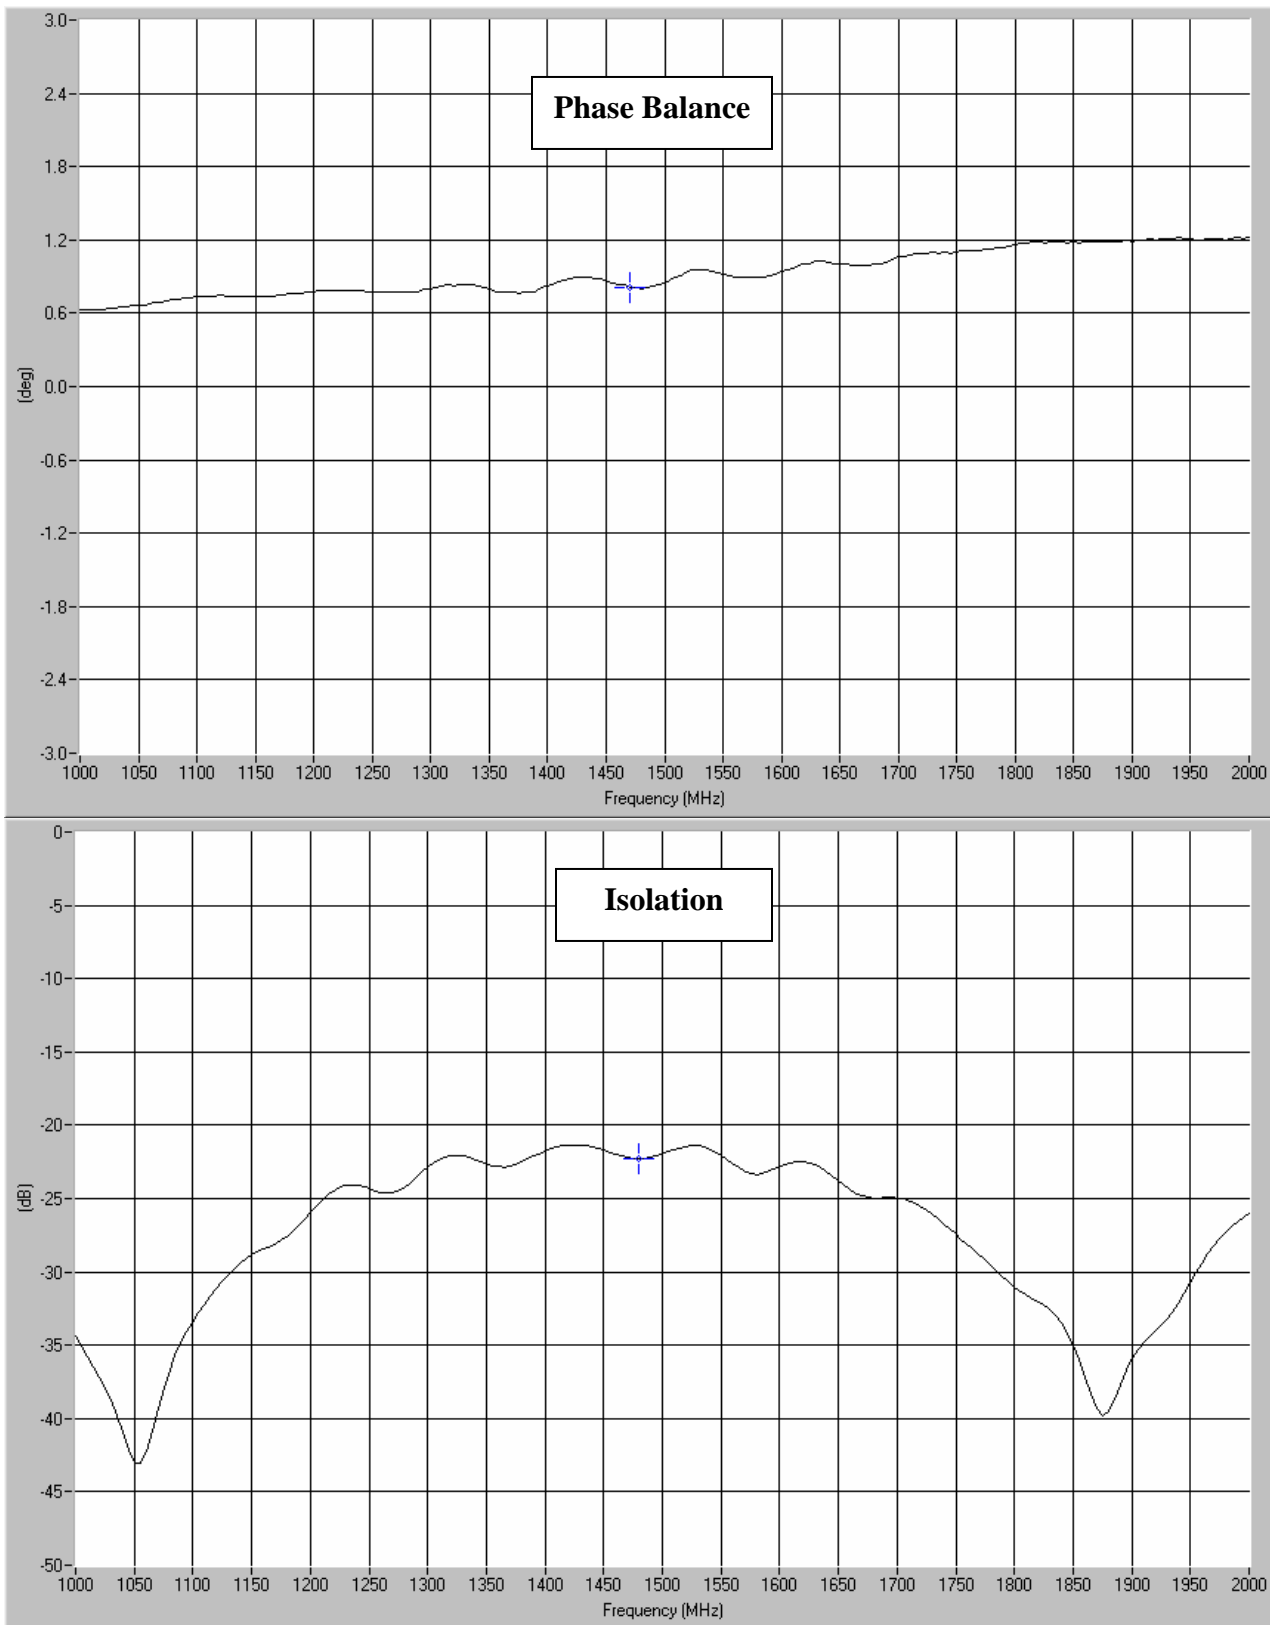

#### Features

- Military Grade
- 1.0 – 2.0 GHz
- 2-Way Power Split
- In-Phase
- Connectors Per MIL-C-39012
- Rugged Aluminum Housing
- Low VSWR
- Meets MIL-E-5400 Class 3 Requirements

**NOTES:** Input power with load VSWR of 1.20:1  
Electrical and Mechanical Specifications subject to change without notice

#### Outline Drawing

**Typical Test Data Plots**

USA/Canada: (315) 432-8909  
 Toll Free: (800) 411-6596  
 Europe: +44 2392-232392

### Typical Test Data Plots