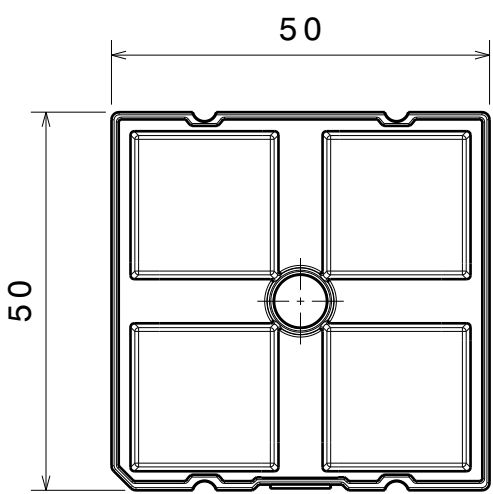

D C B A

4

Front view

Isometric view

3

Top view

Bottom view

2

1

INDEX	PART NO	DESCRIPTION	MATERIAL	COLOUR
1	C13237	HB-2X2-WW-BLIND	PMMA	

Tolerances if not otherwise shown
According to DIN ISO 2768-1
Linear measures:
up to 30mm class M, otherwise class C
According to DIN ISO 2768-2
Form and position: class L

SIZE	PART NUMBER
A4	C13237

SCALE	1:1	WEIGHT	10,7 g	SHEET	1/1
-------	-----	--------	--------	-------	-----

D A

AMEYA360

Components Supply Platform

Authorized Distribution Brand :

Website :

Welcome to visit www.ameya360.com