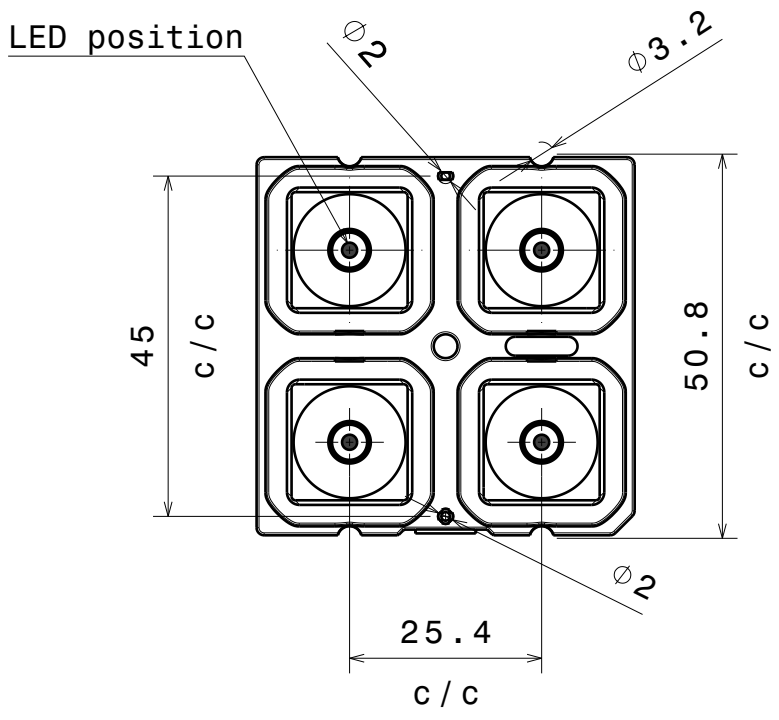

D C B A

4

Front view

Isometric view

3

Top view

Bottom view

2

1

INDEX	PART NO	DESCRIPTION	MATERIAL	COLOUR
1	C13237	HB-2X2-WW-BLIND	PMMA	

Tolerances if not otherwise shown
According to DIN ISO 2768-1
Linear measures:
up to 30mm class M, otherwise class C
According to DIN ISO 2768-2
Form and position: class L

SIZE	PART NUMBER
A4	C13237

SCALE	1:1	WEIGHT	10,7 g	SHEET	1/1
-------	-----	--------	--------	-------	-----

D A

AMEYA360

Components Supply Platform

Authorized Distribution Brand :

Website :

Welcome to visit www.ameya360.com