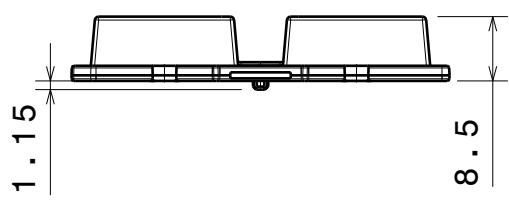

D C B A

4

Front view

Isometric view

3

Top view

Bottom view

2

1

INDEX	PART NO	DESCRIPTION	MATERIAL	COLOUR
1	C13237	HB-2X2-WW-BLIND	PMMA	

Tolerances if not otherwise shown
According to DIN ISO 2768-1
Linear measures:
up to 30mm class M, otherwise class C
According to DIN ISO 2768-2
Form and position: class L

SIZE	PART NUMBER
A4	C13237

SCALE	1:1	WEIGHT	10,7 g	SHEET	1/1
-------	-----	--------	--------	-------	-----

D A

AMEYA360

Components Supply Platform

Authorized Distribution Brand :

Website :

Welcome to visit www.ameya360.com