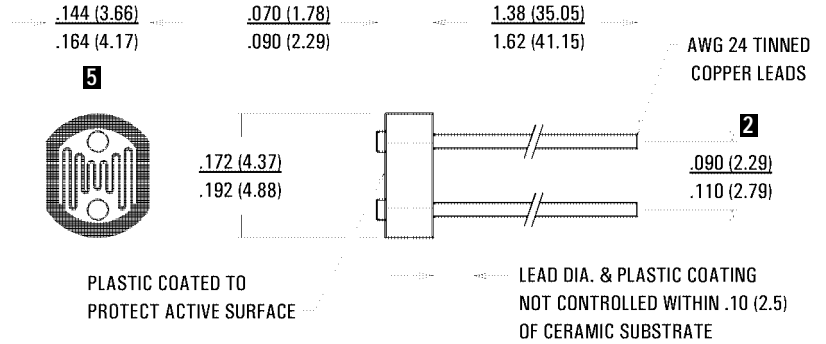

PACKAGE DIMENSIONS inch (mm)

ABSOLUTE MAXIMUM RATINGS

| Parameter | Symbol | Rating | Units |
|---|----------------------------------|------------|-------------|
| Continuous Power Dissipation Derate Above 25°C | P_D $\Delta P_D / \Delta T$ | 80 1.6 | mW mW/°C |
| Temperature Range Operating and Storage | T_A | -40 to +75 | °C |

ELECTRO-OPTICAL CHARACTERISTICS @ 25°C (16 hrs. light adapt, min.) 4

| Part Number | Resistance (Ohms) 3 6 | | | | | | Material Type | Sensitivity (γ , typ.) $\frac{\text{LOG}(R_{10}/R_{100})}{\text{LOG}(100/10)}$ | Maximum Voltage (V, pk) | Response Time @ 1 fc (ms, typ.) | | |
|-------------|-----------------------|-------|--------|----------------|-------|------|---------------|---|-------------------------|---------------------------------|------------|---|
| | 10 lux 2850 K | | | 2 fc 2850 K | Dark | | | | | Rise (1-1/e) | Fall (1/e) | |
| | Min. | Typ. | Max. | Typ. | Min. | sec. | | | | | | |
| VT9ØN1 | 6 k | 12 k | 18 k | 6 k | 200 k | 5 | Ø | 0.80 | 100 | 78 | 8 | |
| VT9ØN2 | 12 k | 24 k | 36 k | 12 k | 500 k | 5 | Ø | 0.80 | 100 | 78 | 8 | |
| VT9ØN3 | 25 k | 50 k | 75 k | 25 k | 1 M | 5 | Ø | 0.85 | 100 | 78 | 8 | |
| VT9ØN4 | 50 k | 100 k | 150 k | 50 k | 2 M | 5 | Ø | 0.90 | 100 | 78 | 8 | |
| VT93N1 | 12 k | 24 k | 36 k | 12 k | 300 k | 5 | 3 | 0.90 | 100 | 35 | 5 | |
| VT93N2 | 24 k | 48 k | 72 k | 24 k | 500 k | 5 | 3 | 0.90 | 100 | 35 | 5 | |
| VT93N3 | 50 k | 100 k | 150 k | 50 k | 500 k | 5 | 3 | 0.90 | 100 | 35 | 5 | |
| VT93N4 | 100 k | 200 k | 300 k | 100 k | 500 k | 5 | 3 | 0.90 | 100 | 35 | 5 | |
| VT935G | | | | | | | | | | | | |
| 1 | Group A | 10 k | 18.5 k | 27 k | 9.3 k | 1 M | 5 | 3 | 0.90 | 100 | 35 | 5 |
| | Group B | 20 k | 29 k | 38 k | 15 k | 1 M | 5 | 3 | 0.90 | 100 | 35 | 5 |
| | Group C | 31 k | 40.5 k | 50 k | 20 k | 1 M | 5 | 3 | 0.90 | 100 | 35 | 5 |