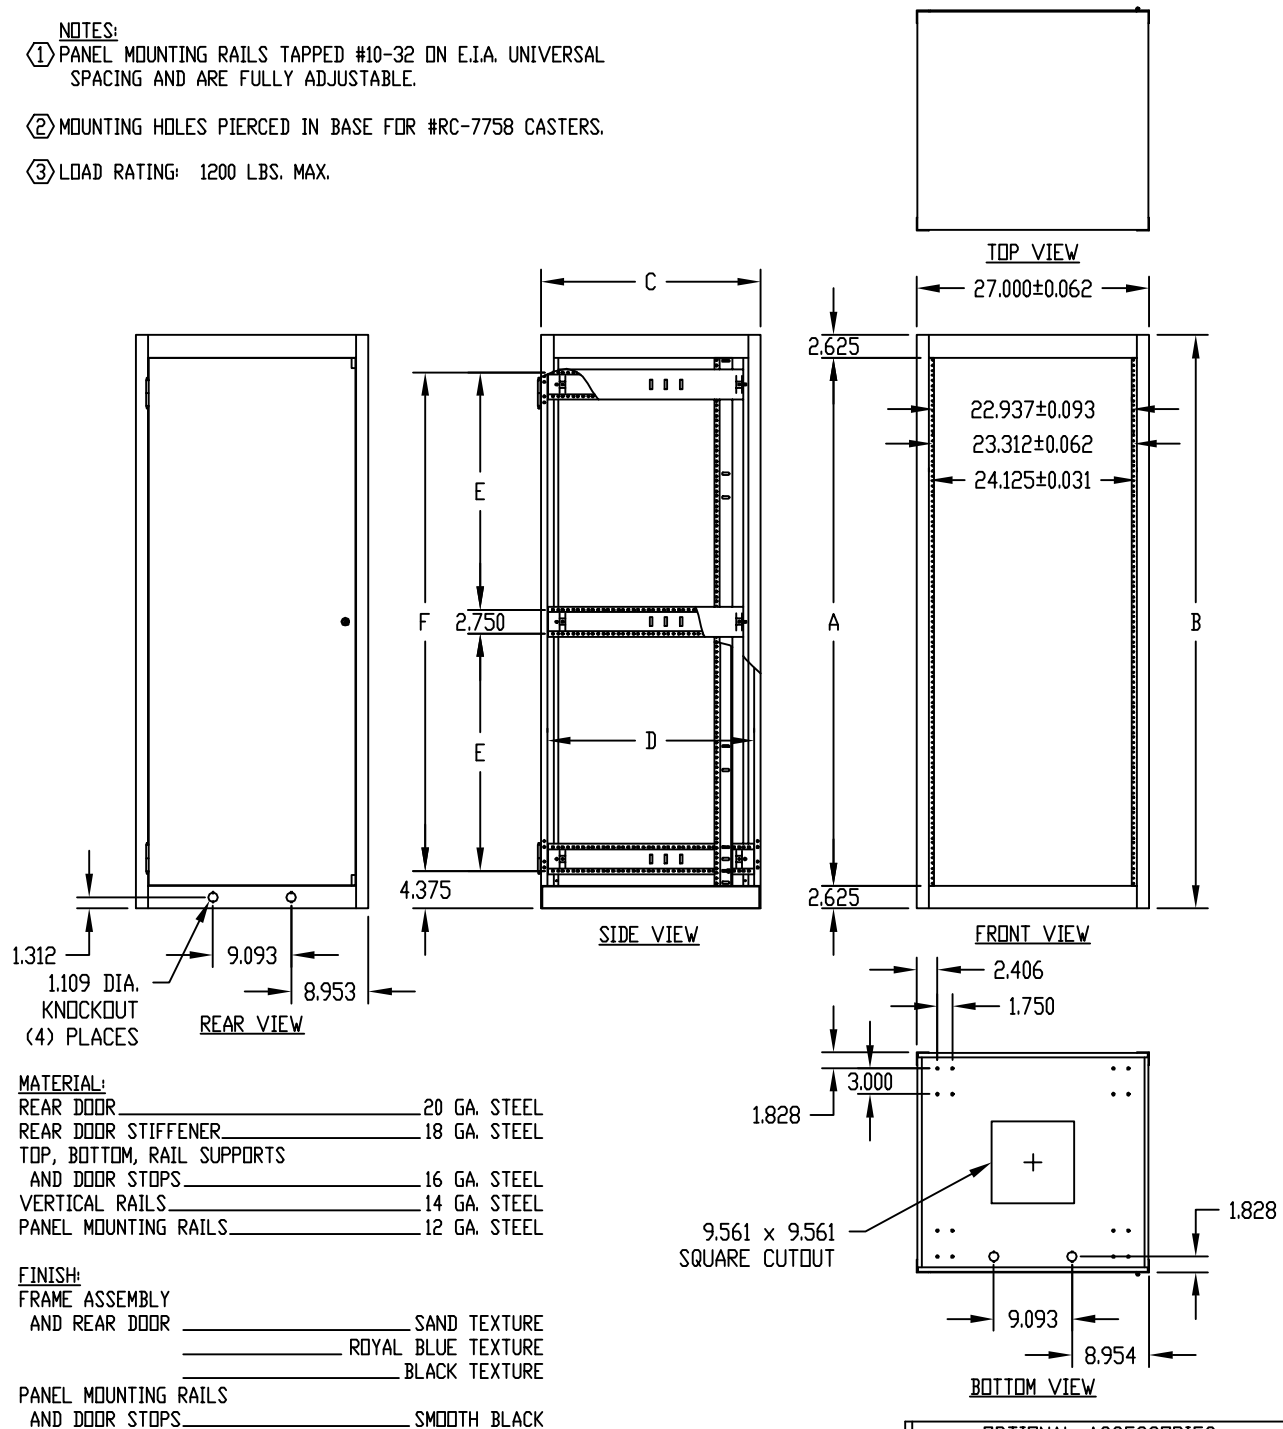

PART NAME ECONOMIZER UPRIGHT ADD-A-RACK (24" P.S.)

PART No.

ER-16852 thru ER-16876

- NOTES:**
- ① PANEL MOUNTING RAILS TAPPED #10-32 ON E.I.A. UNIVERSAL SPACING AND ARE FULLY ADJUSTABLE.
 - ② MOUNTING HOLES PIERCED IN BASE FOR #RC-7758 CASTERS.
 - ③ LOAD RATING: 1200 LBS. MAX.

OPTIONAL ACCESSORIES

PART NO.	PANEL SPACE A	B	C	D	E	F	PANEL MTG. RAILS PART NO.	PLEXIGLAS DOORS PART NO.
ER-16852	42.000	47.312	18.500	17.000	—	38.562	PMR-9450	V-9563-A
ER-16853	52.500	57.812			—	49.062	PMR-9451	V-9564-A
ER-16854	61.250	66.562			27.531	57.812	PMR-9452	V-9565-A
ER-16855	70.000	75.312			31.906	66.562	PMR-9453	V-9566-A
ER-16856	78.750	84.062	18.500	17.000	36.281	75.312	PMR-9454	V-9567-A
ER-16862	42.000	47.312	25.500	24.000	—	38.562	PMR-9450	V-9563-A
ER-16863	52.500	57.812			—	49.062	PMR-9451	V-9564-A
ER-16864	61.250	66.562			27.531	57.812	PMR-9452	V-9565-A
ER-16865	70.000	75.312			31.906	66.562	PMR-9453	V-9566-A
ER-16866	78.750	84.062	25.500	24.000	36.281	75.312	PMR-9454	V-9567-A
ER-16872	42.000	47.312	30.750	29.250	—	38.562	PMR-9450	V-9563-A
ER-16873	52.500	57.812			—	49.062	PMR-9451	V-9564-A
ER-16874	61.250	66.562			27.531	57.812	PMR-9452	V-9565-A
ER-16875	70.000	75.312			31.906	66.562	PMR-9453	V-9566-A
ER-16876	78.750	84.062	30.750	29.250	36.281	75.312	PMR-9454	V-9567-A