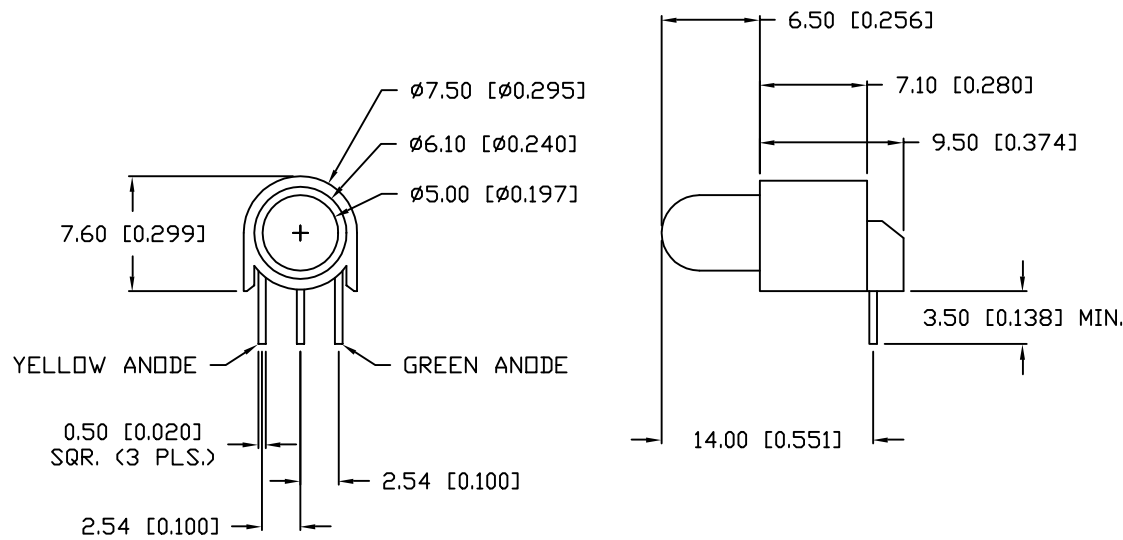

UNCONTROLLED DOCUMENT

PART NUMBER  
SSF-LXH139YGW

REV.

REV. E.C.N. NUMBER AND REVISION COMMENTS

DATE

YELLOW ANODE GREEN ANODE

ELECTRO-OPTICAL CHARACTERISTICS  $T_A=25^\circ\text{C}$   $I_f=20\text{mA}$

PARAMETER	MIN	TYP	MAX	UNITS	TEST COND
PEAK WAVELENGTH		585 (YELLOW)		nm	
		565 (GREEN)		nm	
FORWARD VOLTAGE (Y/G)		2.1/2.2	2.5/2.6	$V_f$	
REVERSE VOLTAGE	5.0			$V_r$	$I_r=100\mu\text{A}$
AXIAL INTENSITY		25		mcd	$I_f=20\text{mA}$
VIEWING ANGLE		60		2x theta	
EMITTED COLOR:	YELLOW/GREEN				
EPOXY LENS FINISH:	MILKY WHITE DIFFUSED				

LIMITS OF SAFE OPERATION AT 25°C

PARAMETER	COLORS	MAX	UNITS
PEAK FORWARD CURRENT*		150	mA
STEADY CURRENT	(Y/G)	30/25	mA
POWER DISSIPATION		105	mW
DERATE FROM 25°C		-1.2	mW/°C
OPERATING, STORAGE TEMP.		-40 TO +85	°C
SOLDERING TEMP.		+260	°C
2.0mm FROM BODY			3 SEC. MAX